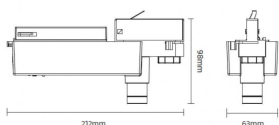

Item code	86.E005.1513.01
Product type	Emergency
Category	Track emergency
Family	E-TRACK

Pictograms

☐

50
60 Hz

220
240 V

CE

Driver
INCL.

On
Off

IP
20

Scheme

Product	
Real power (W)	3.5
Real luminous flux (Lm)	220
Beam angle (°)	30
IP	20
Electrical class insulation	Class II
Colour	white
Control gear included	yes
Control gear	ON-OFF
Light source	LED
Colour temperature (K)	5000
CRI	>70
Emergency battery life time	3