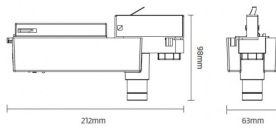

E-TRACK

Emergency track fixture, 3,5W, 3hrs, white color. LED self-contained luminaire with manual test and auto test optional..Light distribution 160x60 degrees. LiFePO4 battery, long lifetime. On-OFF driver.

Item code	86.E005.1521.01
Product type	Emergency
Category	Emergency Tracklight
Family	E-TRACK

Pictograms

Scheme

Product

Real power (W)	3.5
Real luminous flux (Lm)	220
Beam angle (°)	160x60
IP	20
Electrical class insulation	Class II
Colour	white
Chip Brand	Smalite
Control gear included	yes
Control gear	ON-OFF
Light source	LED
Colour temperature (K)	5000
CRI	>70
Emergency battery life time	3