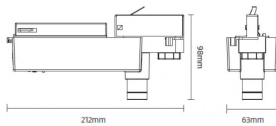

### E-TRACK

Emergency track fixture, 3,5W, 3hrs, white color. LED self-contained luminaire with manual test and auto test optional..Light distribution 160x60 degrees. LiFePO4 battery, long lifetime. On-OFF driver.

### Product

<b>Real power (W)</b>	<b>3.5</b>
<b>Real luminous flux (Lm)</b>	<b>220</b>
<b>Beam angle (°)</b>	<b>160x60</b>
<b>IP</b>	<b>20</b>
<b>Electrical class insulation</b>	<b>Class II</b>
<b>Colour</b>	<b>white</b>
<b>Chip Brand</b>	<b>Smalite</b>
<b>Control gear included</b>	<b>yes</b>
<b>Control gear</b>	<b>ON-OFF</b>
<b>Light source</b>	<b>LED</b>
<b>Colour temperature (K)</b>	<b>5000</b>
<b>CRI</b>	<b>&gt;70</b>
<b>Emergency battery life time</b>	<b>3</b>