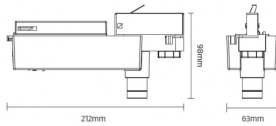

E-TRACK

Emergency track fixture, 3,5W, 3hrs, white color. LED self-contained luminaire with manual test and auto test optional..Light distribution 160x60 degrees. LiFePO4 battery, long lifetime. On-OFF driver.

Item code	86.E005.1521.01
Product type	Emergency
Category	Emergency Tracklight
Family	E-TRACK

Pictograms

Scheme

Product

Real power (W)	3.5
Real luminous flux (Lm)	220
Beam angle (°)	160x60
IP	20
Electrical class insulation	Class II
Colour	white
Chip Brand	Smalite
Control gear included	yes
Control gear	ON-OFF
Light source	LED
Colour temperature (K)	5000
CRI	>70
Emergency battery life time	3