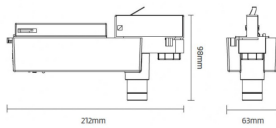

Scheme

Product

Real power (W)	3.5
Real luminous flux (Lm)	220
Beam angle (°)	160x60
IP	20
Electrical class insulation	Class II
Colour	white
Chip Brand	Smalite
Control gear included	yes
Control gear	ON-OFF
Light source	LED
Colour temperature (K)	5000
CRI	>70
Emergency battery life time	3