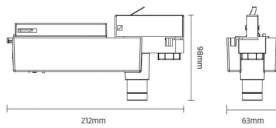

### E-TRACK

Emergency track fixture, 3,5W, 3hrs, white color. LED self-contained luminaire with manual test and auto test optional..Light distribution 160x60 degrees. LiFePO4 battery, long lifetime. On-OFF driver.

#### Product

<b>Real power (W)</b>	<b>3.5</b>
<b>Real luminous flux (Lm)</b>	<b>220</b>
<b>Beam angle (°)</b>	<b>160x60</b>
<b>IP</b>	<b>20</b>
<b>Electrical class insulation</b>	<b>Class II</b>
<b>Colour</b>	<b>white</b>
<b>Chip Brand</b>	<b>Smalite</b>
<b>Control gear included</b>	<b>yes</b>
<b>Control gear</b>	<b>ON-OFF</b>
<b>Light source</b>	<b>LED</b>
<b>Colour temperature (K)</b>	<b>5000</b>
<b>CRI</b>	<b>&gt;70</b>
<b>Emergency battery life time</b>	<b>3</b>