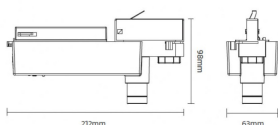

E-TRACK

Emergency track fixture, 3,5W, 3hrs, white color. LED self-contained luminaire with manual test and auto test optional..Light distribution 160x60 degrees. LiFePO4 battery, long lifetime. On-OFF driver.

Item code	86.E005.1521.01
Product type	Emergency
Category	Track emergency
Family	E-TRACK

Pictograms

Scheme

Product

Real power (W)	3.5
Real luminous flux (Lm)	220
Beam angle (°)	160x60
IP	20
Electrical class insulation	Class II
Colour	white
Chip Brand	Smalite
Control gear included	yes
Control gear	ON-OFF
Light source	LED
Colour temperature (K)	5000
CRI	>70
Emergency battery life time	3