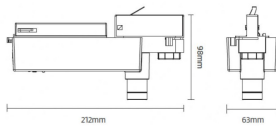

E-TRACK

Emergency track fixture, 3,5W, 3hrs, white color. LED self-contained luminaire with manual test and auto test optional..Light distribution 160x60 degrees. LiFePO4 battery, long lifetime. On-OFF driver.

Item code	86.E005.1521.01
Product type	Emergency
Category	Emergency Tracklight
Family	E-TRACK

Pictograms

Scheme

Product

Real power (W)	3.5
Real luminous flux (Lm)	220
Beam angle (°)	160x60
IP	20
Electrical class insulation	Class II
Colour	white
Chip Brand	Smalite
Control gear included	yes
Control gear	ON-OFF
Light source	LED
Colour temperature (K)	5000
CRI	>70
Emergency battery life time	3