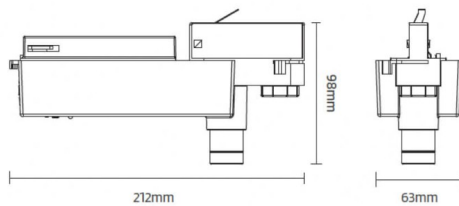

**E-TRACK**

Emergency track fixture, 3,5W, 3hrs, white color. LED self-contained luminaire with manual test and auto test optional..Light distribution 160x60 degrees. LiFePO4 battery, long lifetime. On-OFF driver.

IP  
20

**Scheme**

<b>Product</b>	
<b>Real power (W)</b>	<b>3.5</b>
<b>Real luminous flux (Lm)</b>	<b>220</b>
<b>Beam angle (&amp;ordm;)</b>	<b>160x60</b>
<b>IP</b>	<b>20</b>
<b>Electrical class insulation</b>	<b>Class II</b>
<b>Colour</b>	<b>white</b>
<b>Control gear included</b>	<b>yes</b>
<b>Control gear</b>	<b>ON-OFF</b>
<b>Light source</b>	<b>LED</b>
<b>Colour temperature (K)</b>	<b>5000</b>
<b>CRI</b>	<b>&gt;70</b>
<b>Emergency battery life time</b>	<b>3</b>