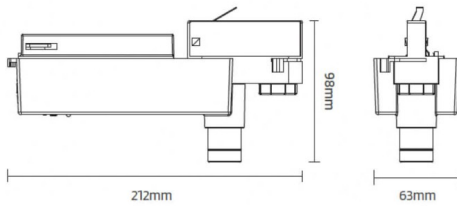

Item code	86.E005.1521.01
Product type	Emergency
Category	Track emergency
Family	E-TRACK

Pictograms

50
60 Hz

220
240 V

Driver
INCL

On
Off

IP
20

Scheme

Product	
Real power (W)	3.5
Real luminous flux (Lm)	220
Beam angle (°)	160x60
IP	20
Electrical class insulation	Class II
Colour	white
Control gear included	yes
Control gear	ON-OFF
Light source	LED
Type of LED	SMD
Colour temperature (K)	5000
CRI	>70
Emergency battery life time	3