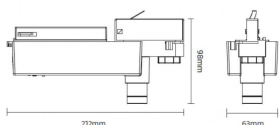

Item code	86.E005.1523.01
Product type	Emergency
Category	Track emergency
Family	E-TRACK

Pictograms

☐

50
60 Hz

220
240 V

CE

Driver
INCL.

On
Off

IP
20

Scheme

Product	
Real power (W)	3.5
Real luminous flux (Lm)	220
Beam angle (°)	160x60
IP	20
Electrical class insulation	Class II
Colour	white
Control gear included	yes
Control gear	ON-OFF
Light source	LED
Colour temperature (K)	5000
CRI	>70
Emergency battery life time	3