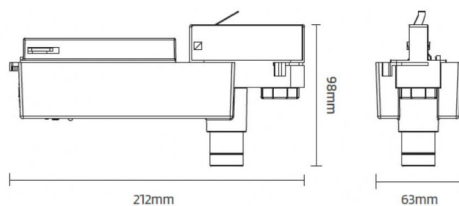

### E-TRACK

Emergency track fixture, 3,5W, 3hrs, white color. LED self-contained luminaire with manual test and auto test optional..Light distribution 140 degrees. LiFePO4 battery, long lifetime. On-OFF driver.

### Scheme

<b>Product</b>	
<b>Real power (W)</b>	<b>3.5</b>
<b>Real luminous flux (Lm)</b>	<b>220</b>
<b>Beam angle (°)</b>	<b>140</b>
<b>IP</b>	<b>20</b>
<b>Electrical class insulation</b>	<b>Class II</b>
<b>Colour</b>	<b>white</b>
<b>Control gear included</b>	<b>yes</b>
<b>Control gear</b>	<b>ON-OFF</b>
<b>Light source</b>	<b>LED</b>
<b>Type of LED</b>	<b>SMD</b>
<b>Colour temperature (K)</b>	<b>5000</b>
<b>CRI</b>	<b>&gt;70</b>
<b>Emergency battery life time</b>	<b>3</b>