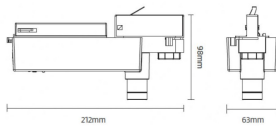

### E-TRACK

Emergency track fixture, 3,5W, 3hrs, white color. LED self-contained luminaire with manual test and auto test optional..Light distribution 140 degrees. LiFePO4 battery, long lifetime. On-OFF driver.

### Product

<b>Real power (W)</b>	<b>3.5</b>
<b>Real luminous flux (Lm)</b>	<b>220</b>
<b>Beam angle (°)</b>	<b>140</b>
<b>IP</b>	<b>20</b>
<b>Electrical class insulation</b>	<b>Class II</b>
<b>Colour</b>	<b>white</b>
<b>Chip Brand</b>	<b>Smalite</b>
<b>Control gear included</b>	<b>yes</b>
<b>Control gear</b>	<b>ON-OFF</b>
<b>Light source</b>	<b>LED</b>
<b>Colour temperature (K)</b>	<b>5000</b>
<b>CRI</b>	<b>&gt;70</b>
<b>Emergency battery life time</b>	<b>3</b>