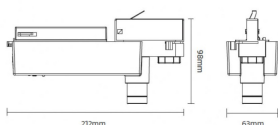

Scheme

Product

Real power (W)	3.5
Real luminous flux (Lm)	220
Beam angle (°)	140
IP	20
Electrical class insulation	Class II
Colour	white
Chip Brand	Smalite
Control gear included	yes
Control gear	ON-OFF
Light source	LED
Colour temperature (K)	5000
CRI	>70
Emergency battery life time	3