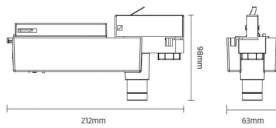

E-TRACK

Emergency track fixture, 3,5W, 3hrs, white color. LED self-contained luminaire with manual test and auto test optional..Light distribution 140 degrees. LiFePO4 battery, long lifetime. On-OFF driver.

Item code	86.E005.1531.01
Product type	Emergency
Category	Emergency Tracklight
Family	E-TRACK

Pictograms

Scheme

Product

Real power (W)	3.5
Real luminous flux (Lm)	220
Beam angle (°)	140
IP	20
Electrical class insulation	Class II
Colour	white
Chip Brand	Smalite
Control gear included	yes
Control gear	ON-OFF
Light source	LED
Colour temperature (K)	5000
CRI	>70
Emergency battery life time	3