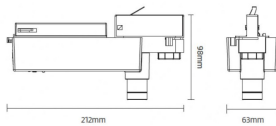

E-TRACK

Emergency track fixture, 3,5W, 3hrs, white color. LED self-contained luminaire with manual test and auto test optional..Light distribution 140 degrees. LiFePO4 battery, long lifetime. On-OFF driver.

Item code	86.E005.1531.01
Product type	Emergency
Category	Emergency Tracklight
Family	E-TRACK

Pictograms

Scheme

Product

Real power (W)	3.5
Real luminous flux (Lm)	220
Beam angle (°)	140
IP	20
Electrical class insulation	Class II
Colour	white
Chip Brand	Smalite
Control gear included	yes
Control gear	ON-OFF
Light source	LED
Colour temperature (K)	5000
CRI	>70
Emergency battery life time	3