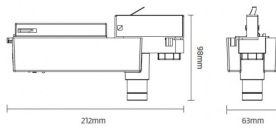

Scheme

Product

Real power (W)	3.5
Real luminous flux (Lm)	220
Beam angle (°)	140
IP	20
Electrical class insulation	Class II
Colour	white
Chip Brand	Smalite
Control gear included	yes
Control gear	ON-OFF
Light source	LED
Colour temperature (K)	5000
CRI	>70
Emergency battery life time	3