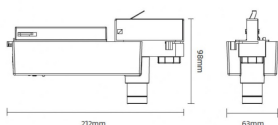

E-TRACK

Emergency track 6 wires (DALI) fixture, 3,5W, 3hrs, white color. LED self-contained luminaire with manual test and auto test optional..Light distribution 140 degrees. LiFePO4 battery, long lifetime. On-OFF driver.

Item code	86.E005.1533.01
Product type	Emergency
Category	Track emergency
Family	E-TRACK

Pictograms

Scheme

Product

Real power (W)	3.5
Real luminous flux (Lm)	220
Beam angle (°)	140
IP	20
Electrical class insulation	Class II
Colour	white
Control gear included	yes
Control gear	ON-OFF
Light source	LED
Colour temperature (K)	5000
CRI	>70
Emergency battery life time	3