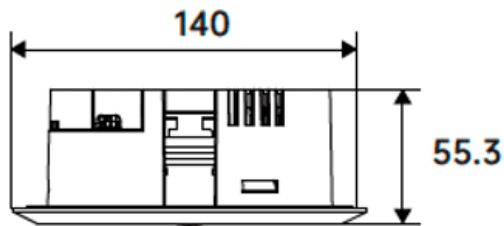

Item code	86.E006.1521.01
Product type	Emergency
Category	Emergency downlight
Family	E-DOWNLIGHT

Pictograms

Scheme

Product	
Real power (W)	3
Real luminous flux (Lm)	240
Beam angle (°)	148
IP	20
Electrical class insulation	Class II
Colour	white
Control gear included	yes
Control gear	ON-OFF
Light source	LED
Type of LED	SMD
Colour tepe (K)	5000
CRI	>70
Emergency battery life time	3