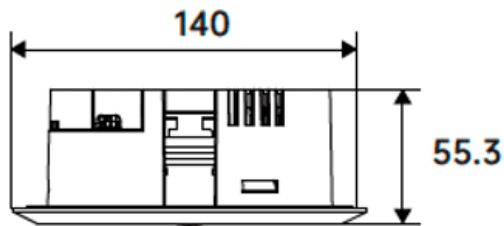

Item code	86.E006.1521.01
Product type	Emergency
Category	Emergency downlight
Family	E-DOWNLIGHT

Pictograms

Scheme

Product	
Real power (W)	3
Real luminous flux (Lm)	240
Beam angle (&ordm;)	148
IP	20
Electrical class insulation	Class II
Colour	white
Control gear included	yes
Control gear	ON-OFF
Light source	LED
Colour temperature (K)	5000
CRI	>70
Emergency battery life time	3