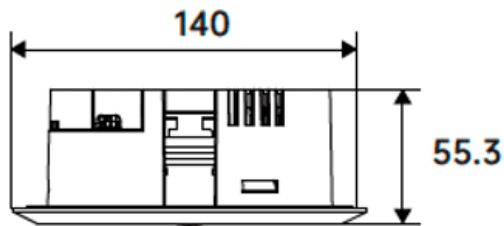

| | |
|---------------------|----------------------------|
| Item code | 86.E006.1521.01 |
| Product type | Emergency |
| Category | Emergency downlight |
| Family | E-DOWNLIGHT |

Pictograms

Scheme

| | |
|------------------------------------|-----------------|
| Product | |
| Real power (W) | 3 |
| Real luminous flux (Lm) | 240 |
| Beam angle (°) | 148 |
| IP | 20 |
| Electrical class insulation | Class II |
| Colour | white |
| Control gear included | yes |
| Control gear | ON-OFF |
| Light source | LED |
| Type of LED | SMD |
| Colour tepe (K) | 5000 |
| CRI | >70 |
| Emergency battery life time | 3 |