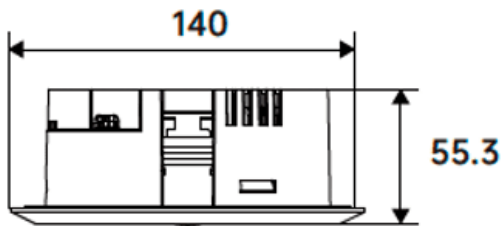

Item code	86.E006.1521.02
Product type	Emergency
Category	Emergency downlight
Family	E-DOWNLIGHT

Pictograms

Scheme

Product	
Real power (W)	3
Real luminous flux (Lm)	240
Beam angle (°)	148
IP	20
Electrical class insulation	Class II
Colour	black
Control gear included	yes
Control gear	ON-OFF
Light source	LED
Type of LED	SMD
Colour temperature (K)	5000
CRI	>70
Emergency battery life time	3