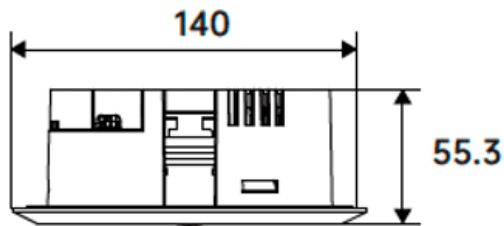

Item code	86.E006.1521.02
Product type	Emergency
Category	Emergency downlight
Family	E-DOWNLIGHT

Pictograms

Scheme

Product	
Real power (W)	3
Real luminous flux (Lm)	240
Beam angle (&ordm;)	148
IP	20
Electrical class insulation	Class II
Colour	black
Control gear included	yes
Control gear	ON-OFF
Light source	LED
Colour temperature (K)	5000
CRI	>70
Emergency battery life time	3