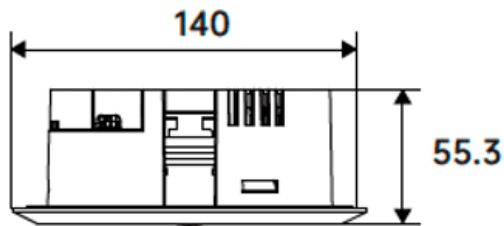

Item code	86.E006.1571.02
Product type	Emergency
Category	Emergency downlight
Family	E-DOWNLIGHT

Pictograms

Scheme

Product	
Real power (W)	3
Real luminous flux (Lm)	240
Beam angle (°)	165x69
IP	20
Electrical class insulation	Class II
Colour	black
Control gear included	yes
Control gear	ON-OFF
Light source	LED
Type of LED	SMD
Colour temperature (K)	5000
CRI	>70
Emergency battery life time	3