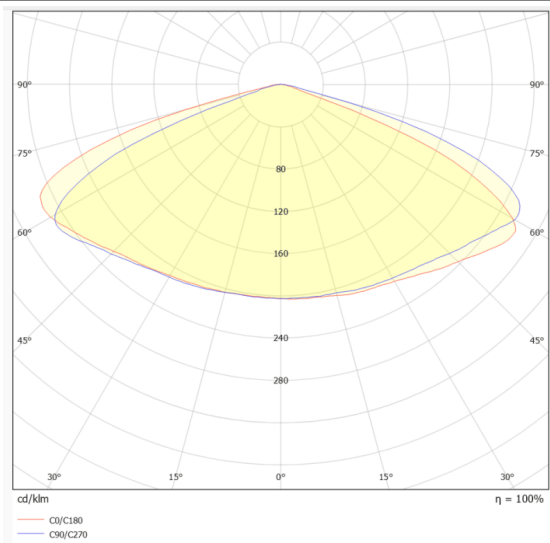

Item code	86.E007.1521.01
Product type	Emergency
Category	Emergency downlight
Family	E-S/R DOWNLIGHT

Pictograms

Dimensions

Product dimensions (mm) **Ø140*55.3mm**

Scheme

Photometry

Product

Real power (W)	3
Real luminous flux (Lm)	240
Beam angle (°)	148
IP	20
Electrical class insulation	Class II
Colour	white
Control gear included	yes
Control gear	ON-OFF
Light source	LED
Type of LED	SMD
Colour temperature (K)	5000
CRI	>70
Emergency battery life time	3