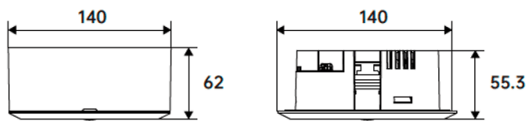

Item code	86.E007.1521.01
Product type	Emergency
Category	Emergency downlight
Family	E-S/R DOWNLIGHT

Pictograms

Dimensions

Product dimensions (mm) **Ø140*55.3mm**

Scheme

Photometry

Product

Real power (W)	3
Real luminous flux (Lm)	240
Beam angle (°)	148
IP	20
Electrical class insulation	Class II
Colour	white
Control gear included	yes
Control gear	ON-OFF
Light source	LED
Type of LED	SMD
Colour temperature (K)	5000
CRI	>70
Emergency battery life time	3