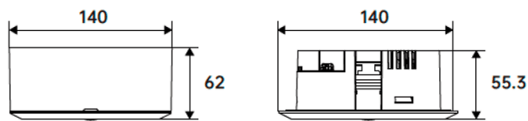

Item code	86.E007.1521.02
Product type	Emergency
Category	Emergency downlight
Family	E-S/R DOWNLIGHT

Pictograms

Dimensions

Product dimensions (mm) **Ø140*55.3mm**

Scheme

Photometry

Product

Real power (W)	3
Real luminous flux (Lm)	240
Beam angle (°)	148
IP	20
Electrical class insulation	Class II
Colour	black
Control gear included	yes
Control gear	ON-OFF
Light source	LED
Type of LED	SMD
Colour temperature (K)	5000
CRI	>70
Emergency battery life time	3