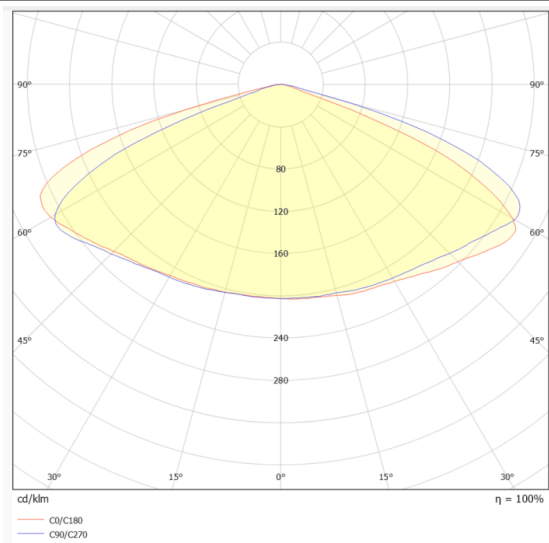

Item code	86.E007.1521.02
Product type	Emergency
Category	Emergency downlight
Family	E-S/R DOWNLIGHT

Pictograms

Dimensions

Product dimensions (mm) **Ø140*55.3mm**

Scheme

Photometry

Product

Real power (W)	3
Real luminous flux (Lm)	240
Beam angle (°)	148
IP	20
Electrical class insulation	Class II
Colour	black
Control gear included	yes
Control gear	ON-OFF
Light source	LED
Type of LED	SMD
Colour temperature (K)	5000
CRI	>70
Emergency battery life time	3