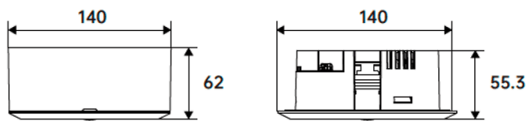

**E-S/R DOWNLIGHT**

Emergency surface/recessed downlight , 3W, 3hrs, circular lens, white. Controlled by smart IC, with self-test function. Made in die cast aluminum has a lens oval shape for escape lighting. LiFePO4 battery, long lifetime. On-OFF driver. 240lm.

<b>Item code</b>	<b>86.E007.1571.01</b>
<b>Product type</b>	<b>Emergency</b>
<b>Category</b>	<b>Emergency downlight</b>
<b>Family</b>	<b>E-S/R DOWNLIGHT</b>

**Pictograms**

**Dimensions**

**Product dimensions (mm)**      **Ø140\*55.3mm**

**Scheme**

**Photometry**

<b>Product</b>	
<b>Real power (W)</b>	<b>3</b>
<b>Real luminous flux (Lm)</b>	<b>240</b>
<b>Beam angle (°)</b>	<b>165x68</b>
<b>IP</b>	<b>20</b>
<b>Electrical class insulation</b>	<b>Class II</b>
<b>Colour</b>	<b>white</b>
<b>Control gear included</b>	<b>yes</b>
<b>Control gear</b>	<b>ON-OFF</b>
<b>Light source</b>	<b>LED</b>
<b>Type of LED</b>	<b>SMD</b>
<b>Colour temperature (K)</b>	<b>5000</b>
<b>CRI</b>	<b>&gt;70</b>
<b>Emergency battery life time</b>	<b>3</b>