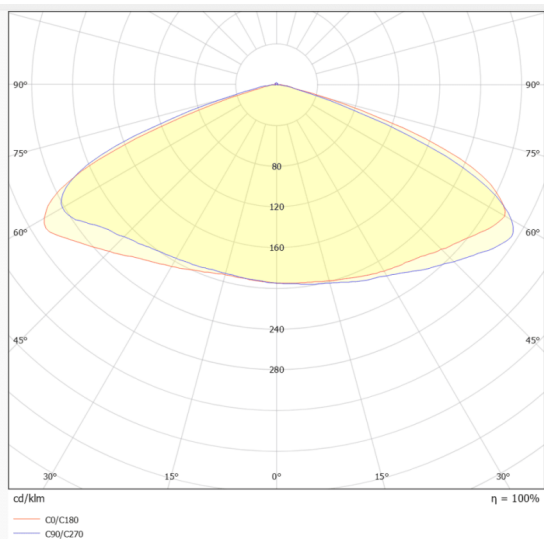

Item code	86.E007.2521.01
Product type	Emergency
Category	Emergency downlight
Family	E-S/R DOWNLIGHT

Pictograms

Dimensions

Product dimensions (mm) **Ø140*55.3mm**

Scheme

Photometry

Product

Real power (W)	6
Real luminous flux (Lm)	450
Beam angle (°)	148
IP	20
Electrical class insulation	Class II
Colour	white
Control gear included	yes
Control gear	ON-OFF
Light source	LED
Type of LED	SMD
Colour temperature (K)	5000
CRI	>70
Emergency battery life time	3