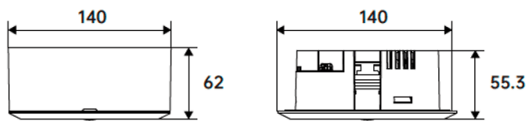

Item code	86.E007.2521.01
Product type	Emergency
Category	Emergency downlight
Family	E-S/R DOWNLIGHT

Pictograms

Dimensions

Product dimensions (mm) **Ø140*55.3mm**

Scheme

Photometry

Product

Real power (W)	6
Real luminous flux (Lm)	450
Beam angle (°)	148
IP	20
Electrical class insulation	Class II
Colour	white
Control gear included	yes
Control gear	ON-OFF
Light source	LED
Type of LED	SMD
Colour temperature (K)	5000
CRI	>70
Emergency battery life time	3