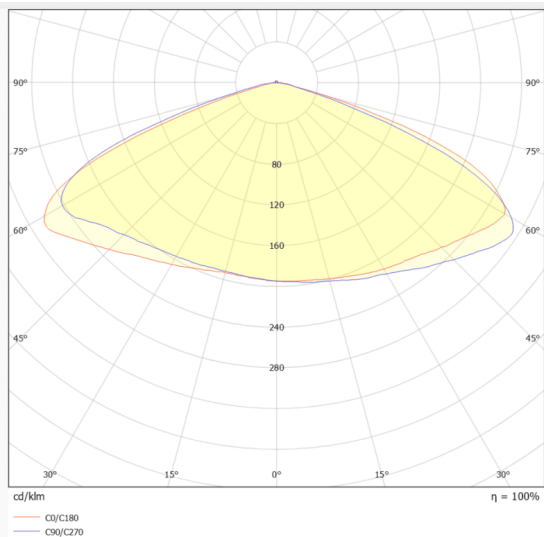

<b>Item code</b>	<b>86.E007.2571.01</b>
<b>Product type</b>	<b>Emergency</b>
<b>Category</b>	<b>Emergency downlight</b>
<b>Family</b>	<b>E-S/R DOWNLIGHT</b>

**Pictograms**

**Dimensions**

**Product dimensions (mm)** **Ø140\*55.3mm**

**Scheme**

**Photometry**

**Product**

<b>Real power (W)</b>	<b>6</b>
<b>Real luminous flux (Lm)</b>	<b>450</b>
<b>Beam angle (°)</b>	<b>165x68</b>
<b>IP</b>	<b>20</b>
<b>Electrical class insulation</b>	<b>Class II</b>
<b>Colour</b>	<b>white</b>
<b>Control gear included</b>	<b>yes</b>
<b>Control gear</b>	<b>ON-OFF</b>
<b>Light source</b>	<b>LED</b>
<b>Type of LED</b>	<b>SMD</b>
<b>Colour temperature (K)</b>	<b>5000</b>
<b>CRI</b>	<b>&gt;70</b>
<b>Emergency battery life time</b>	<b>3</b>