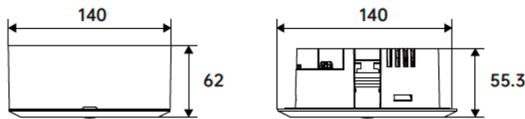

<b>Item code</b>	<b>86.E007.2571.01</b>
<b>Product type</b>	<b>Emergency</b>
<b>Category</b>	<b>Emergency downlight</b>
<b>Family</b>	<b>E-S/R DOWNLIGHT</b>

**Pictograms**

**Dimensions**

**Product dimensions (mm)** **Ø140\*55.3mm**

**Scheme**

**Photometry**

**Product**

<b>Real power (W)</b>	<b>6</b>
<b>Real luminous flux (Lm)</b>	<b>450</b>
<b>Beam angle (°)</b>	<b>165x68</b>
<b>IP</b>	<b>20</b>
<b>Electrical class insulation</b>	<b>Class II</b>
<b>Colour</b>	<b>white</b>
<b>Control gear included</b>	<b>yes</b>
<b>Control gear</b>	<b>ON-OFF</b>
<b>Light source</b>	<b>LED</b>
<b>Type of LED</b>	<b>SMD</b>
<b>Colour temperature (K)</b>	<b>5000</b>
<b>CRI</b>	<b>&gt;70</b>
<b>Emergency battery life time</b>	<b>3</b>