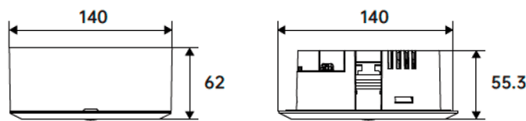

Item code	86.E007.2571.02
Product type	Emergency
Category	Emergency downlight
Family	E-S/R DOWNLIGHT

Pictograms

- 50/60 Hz
- 220/240 V
- CE
- Driver INCL
- On/Off
- IP 20

Dimensions

Product dimensions (mm) **Ø140*55.3mm**

Scheme

Photometry

Product

Real power (W)	6
Real luminous flux (Lm)	450
Beam angle (°)	165x68
IP	20
Electrical class insulation	Class II
Colour	black
Control gear included	yes
Control gear	ON-OFF
Light source	LED
Type of LED	SMD
Colour temperature (K)	5000
CRI	>70
Emergency battery life time	3