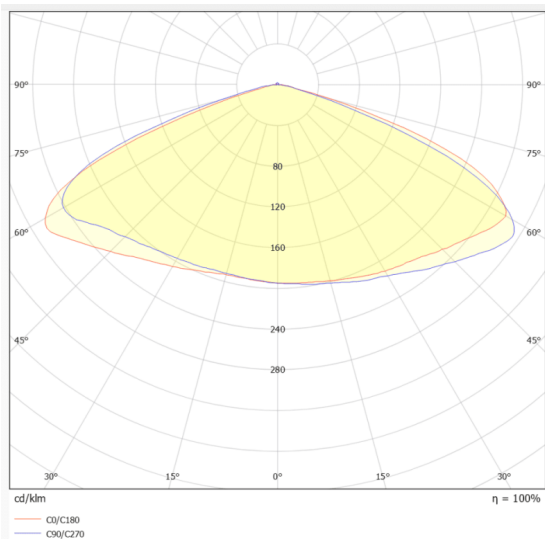

Item code	86.E007.2571.02
Product type	Emergency
Category	Emergency downlight
Family	E-S/R DOWNLIGHT

Pictograms

- 50/60 Hz
- 220/240 V
- CE
- Driver INCL
- On/Off
- IP 20

Dimensions

Product dimensions (mm) **Ø140*55.3mm**

Scheme

Photometry

Product

Real power (W)	6
Real luminous flux (Lm)	450
Beam angle (°)	165x68
IP	20
Electrical class insulation	Class II
Colour	black
Control gear included	yes
Control gear	ON-OFF
Light source	LED
Type of LED	SMD
Colour temperature (K)	5000
CRI	>70
Emergency battery life time	3