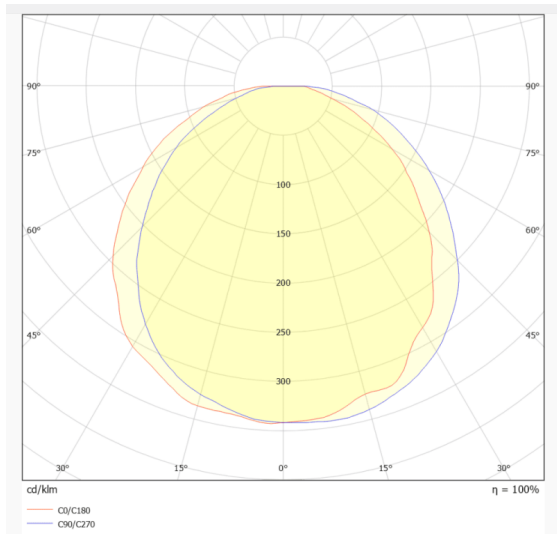

E-TWIN

Emergency LED twin spot emergency light with compact design and high lumen output. Ideal for industrial and commercial application, 9W,1000lm, 3hrs, two heads with 110°circular lens, white. IP65 rated. Battery LiFePO4 6.4V 6000mAh. Charge Time 24H. Discharge Duration 3H. CCT/ CRI 5000K/ Ra>80.

Item code	86.E008.1541.01
Product type	Emergency
Category	Emergency twin spotlight
Family	E-TWIN
Pictograms	

Dimensions

Product dimensions (mm) **267*259*62mm**

Photometry

Product	
Real power (W)	9
Real luminous flux (Lm)	1000
Beam angle (°)	2x110°
IP	20
Electrical class insulation	Class II
Colour	white
Control gear included	yes
Control gear	ON-OFF
Light source	LED
Type of LED	SMD
Colour temperature (K)	5000
CRI	>70
Emergency battery life time	3