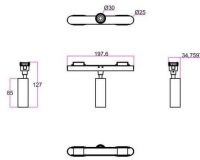

FLEX C

Lavov tracklight from the family FLEX C with a power of 5W and an optics 15° degrees beam angle . CCT 3000K. With a total lumen output of 325lm and an efficacy of 65lm/W . Made in Die Cast Aluminum body and PC adapter and finished in Black color. ON-OFF driver.

Item code	86.FT01.1311.02
Product type	Indoor
Category	Tracklights
Family	FLEX
Subfamily	FLEX C

Pictograms

Dimensions

Product dimensions (mm) 197*φ30*127mm

Scheme

Product

Real power (W)	5
Real luminous flux (Lm)	325
Luminous efficiency (Lm/W)	65
Beam angle (°)	15°
Life time (h)	50000h L80B10
IP	20
Electrical class insulation	Class III
Colour	Black
Control gear included	yes
Control gear	ON-OFF
Colour temperature (K)	3000
Colour consistency (SDCM)	SDCM<3
CRI	90