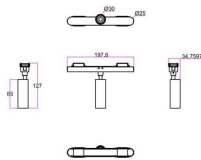

Subfamily	FLEX C
------------------	---------------

Pictograms	    
-------------------	---

XX°

CRI
90

CE

Driver
INCL.On
Off

DALI

IP
20

Dimensions

Product dimensions (mm) 197* ϕ 30*127mm

Scheme

Product

Real power (W)	5
-----------------------	----------

Real luminous flux (Lm)	325
--------------------------------	------------

Luminous efficiency (Lm/W)	65
-----------------------------------	-----------