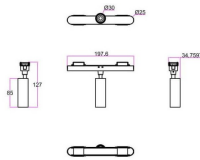

Subfamily	FLEX C
------------------	---------------

Pictograms	    
-------------------	---

	
---	---

Dimensions

Product dimensions (mm)	197*φ30*127mm
--------------------------------	----------------------

Scheme

Product

Real power (W)	5
-----------------------	----------

Real luminous flux (Lm)	325
--------------------------------	------------

Luminous efficiency (Lm/W)	65
-----------------------------------	-----------