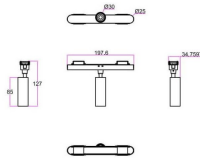

FLEX C

Lavov tracklight from the family FLEX C with a power of 5W and an optics 36° degrees beam angle . CCT 3000K. With a total lumen output of 325lm and an efficacy of 65lm/W . Made in Die Cast Aluminum body and PC adapter and finished in Black color. ON-OFF driver.

Item code	86.FT01.1331.02
Product type	Indoor
Category	Tracklights
Family	FLEX
Subfamily	FLEX C

Pictograms

Dimensions

Product dimensions (mm) 197* ϕ 30*127mm

Scheme

Product

Real power (W)	5
Real luminous flux (Lm)	325
Luminous efficiency (Lm/W)	65
Beam angle (°)	36°
Life time (h)	50000h L80B10
IP	20
Electrical class insulation	Class III
Colour	Black
Control gear included	yes
Control gear	ON-OFF
Colour temperature (K)	3000
Colour consistency (SDCM)	SDCM<3
CRI	90