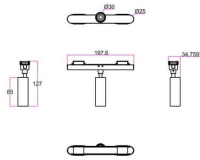

FLEX C

Lavov tracklight from the family FLEX C with a power of 5W and an optics 36° degrees beam angle . CCT 3000K. With a total lumen output of 325lm and an efficacy of 65lm/W . Made in Die Cast Aluminum body and PC adapter and finished in Black color. ON-OFF driver.

Item code	86.FT01.1331.02
Product type	Indoor
Category	Tracklights
Family	FLEX
Subfamily	FLEX C

Pictograms

Dimensions

Product dimensions (mm) 197* ϕ 30*127mm

Scheme

Product

Real power (W)	5
Real luminous flux (Lm)	325
Luminous efficiency (Lm/W)	65
Beam angle (°)	36°
Life time (h)	50000h L80B10
IP	20
Electrical class insulation	Class III
Colour	Black
Control gear included	yes
Control gear	ON-OFF
Colour temperature (K)	3000
Colour consistency (SDCM)	SDCM<3
CRI	90