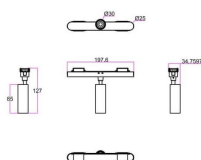

FLEX C

Lavov tracklight from the family FLEX C with a power of 5W and an optics 36° degrees beam angle . CCT 3000K. With a total lumen output of 325lm and an efficacy of 65lm/W . Made in Die Cast Aluminum body and PC adapter and finished in Black color. ON-OFF driver.

Item code	86.FT01.1331.02
Product type	Indoor
Category	Tracklights
Family	FLEX
Subfamily	FLEX C

Pictograms

Dimensions

Product dimensions (mm) 197* ϕ 30*127mm

Scheme

Product

Real power (W)	5
Real luminous flux (Lm)	325
Luminous efficiency (Lm/W)	65
Beam angle (°)	36°
Life time (h)	50000h L80B10
IP	20
Electrical class insulation	Class III
Colour	Black
Control gear included	yes
Control gear	ON-OFF
Colour temperature (K)	3000
Colour consistency (SDCM)	SDCM<3
CRI	90