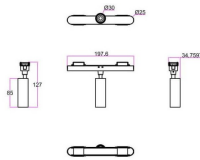

Subfamily	FLEX C
------------------	---------------

Pictograms	
-------------------	---

Dimensions

Product dimensions (mm)	197*φ30*127mm
--------------------------------	----------------------

Scheme

Product

Real power (W)	5
-----------------------	----------

Real luminous flux (Lm)	325
--------------------------------	------------

Luminous efficiency (Lm/W)	65
-----------------------------------	-----------