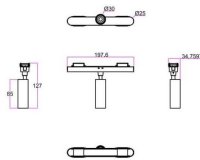

FLEX C

Lavov tracklight from the family FLEX C with a power of 5W and an optics 24° degrees beam angle . CCT 4000K. With a total lumen output of 325lm and an efficacy of 65lm/W . Made in Die Cast Aluminum body and PC adapter and finished in Black color. ON-OFF driver.

Item code	86.FT01.1421.02
Product type	Indoor
Category	Tracklights
Family	FLEX
Subfamily	FLEX C

Pictograms

Dimensions

Product dimensions (mm) 197* ϕ 30*127mm

Scheme

Product

Real power (W)	5
Real luminous flux (Lm)	325
Luminous efficiency (Lm/W)	65
Beam angle (°)	24°
Life time (h)	50000h L80B10
IP	20
Electrical class insulation	Class III
Colour	Black
Control gear included	yes
Control gear	ON-OFF
Colour temperature (K)	4000
Colour consistency (SDCM)	SDCM<3
CRI	90