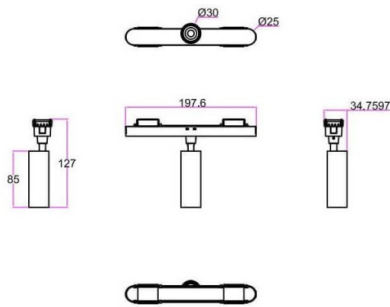

**FLEX C**

Lavov tracklight from the family FLEX C with a power of 5W and an optics 24° degrees beam angle . CCT 4000K. With a total lumen output of 325lm and an efficacy of 65lm/W . Made in Die Cast Aluminum body and PC adapter and finished in Black color. ON-OFF driver.

<b>Item code</b>	<b>86.FT01.1421.02</b>
<b>Product type</b>	<b>Indoor</b>
<b>Category</b>	<b>Tracklights</b>
<b>Family</b>	<b>FLEX</b>
<b>Subfamily</b>	<b>FLEX C</b>
<b>Pictograms</b>	

**Dimensions**

**Product dimensions (mm)**      **197\*φ30\*127mm**

**Scheme**

**Product**

<b>Real power (W)</b>	<b>5</b>
<b>Real luminous flux (Lm)</b>	<b>325</b>
<b>Luminous efficiency (Lm/W)</b>	<b>65</b>
<b>Beam angle (°)</b>	<b>24°</b>
<b>Life time (h)</b>	<b>50000h L80B10</b>
<b>IP</b>	<b>20</b>
<b>Electrical class insulation</b>	<b>Class III</b>
<b>Colour</b>	<b>Black</b>
<b>Control gear included</b>	<b>yes</b>
<b>Control gear</b>	<b>ON-OFF</b>
<b>Colour temperature (K)</b>	<b>4000</b>
<b>Colour consistency (SDCM)</b>	<b>SDCM&lt;3</b>
<b>CRI</b>	<b>90</b>