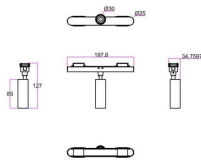

FLEX C

Lavov tracklight from the family FLEX C with a power of 5W and an optics 24° degrees beam angle . CCT 4000K. With a total lumen output of 325lm and an efficacy of 65lm/W . Made in Die Cast Aluminum body and PC adapter and finished in Black color. ON-OFF driver.

Subfamily	FLEX C
------------------	---------------

Pictograms	    
-------------------	---

XX°

CRI
90

CE

Driver
INCL.On
Off

DALI

IP
20

Dimensions

Product dimensions (mm) 197* ϕ 30*127mm

Scheme

Product

Real power (W)	5
-----------------------	----------

Real luminous flux (Lm)	325
--------------------------------	------------

Luminous efficiency (Lm/W)	65
-----------------------------------	-----------