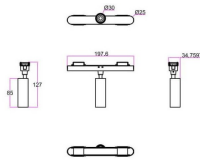

Scheme

Product

Real power (W)	5
Real luminous flux (Lm)	325
Luminous efficiency (Lm/W)	65
Beam angle (°)	24°
Life time (h)	50000h L80B10
IP	20
Electrical class insulation	Class III
Colour	Black
Control gear included	yes
Control gear	ON-OFF
Colour temperature (K)	4000
Colour consistency (SDCM)	SDCM<3
CRI	90