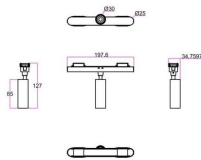

Scheme

Product

Real power (W)	5
Real luminous flux (Lm)	325
Luminous efficiency (Lm/W)	65
Beam angle (°)	24°
Life time (h)	50000h L80B10
IP	20
Electrical class insulation	Class III
Colour	Black
Control gear included	yes
Control gear	ON-OFF
Colour temperature (K)	4000
Colour consistency (SDCM)	SDCM<3
CRI	90