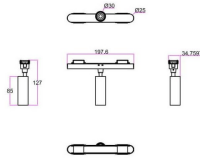

FLEX C

Lavov tracklight from the family FLEX C with a power of 5W and an optics 36° degrees beam angle . CCT 4000K. With a total lumen output of 325lm and an efficacy of 65lm/W . Made in Die Cast Aluminum body and PC adapter and finished in Black color. ON-OFF driver.

Item code	86.FT01.1431.02
Product type	Indoor
Category	Tracklights
Family	FLEX
Subfamily	FLEX C

Pictograms

Dimensions

Product dimensions (mm) 197* ϕ 30*127mm

Scheme

Product

Real power (W)	5
Real luminous flux (Lm)	325
Luminous efficiency (Lm/W)	65
Beam angle (°)	36°
Life time (h)	50000h L80B10
IP	20
Electrical class insulation	Class III
Colour	Black
Control gear included	yes
Control gear	ON-OFF
Colour temperature (K)	4000
Colour consistency (SDCM)	SDCM<3
CRI	90