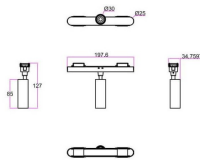

FLEX C

Lavov tracklight from the family FLEX C with a power of 5W and an optics 36° degrees beam angle . CCT 4000K. With a total lumen output of 325lm and an efficacy of 65lm/W . Made in Die Cast Aluminum body and PC adapter and finished in Black color. ON-OFF driver.

Subfamily	FLEX C
------------------	---------------

Pictograms	    
-------------------	---

IP 20

Dimensions

Product dimensions (mm) 197* ϕ 30*127mm

Scheme

Product

Real power (W)	5
-----------------------	----------

Real luminous flux (Lm)	325
--------------------------------	------------

Luminous efficiency (Lm/W)	65
-----------------------------------	-----------

Beam angle (°)	36°
-----------------------	------------