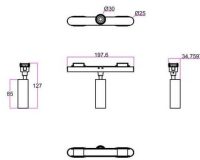

FLEX C

Lavov tracklight from the family FLEX C with a power of 5W and an optics 36° degrees beam angle . CCT 4000K. With a total lumen output of 325lm and an efficacy of 65lm/W . Made in Die Cast Aluminum body and PC adapter and finished in Black color. ON-OFF driver.

Subfamily	FLEX C
------------------	---------------

Pictograms	    
-------------------	---

XX°

CRI
90

CE

Driver
INCL.On
Off

DALI

IP
20

Dimensions

Product dimensions (mm) 197* ϕ 30*127mm

Scheme

Product

Real power (W)	5
-----------------------	----------

Real luminous flux (Lm)	325
--------------------------------	------------

Luminous efficiency (Lm/W)	65
-----------------------------------	-----------