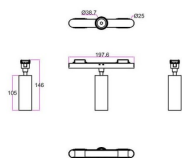

FLEX C

Lavov tracklight from the family FLEX C with a power of 10W and an optics 15° degrees beam angle . CCT 3000K. With a total lumen output of 650lm and an efficacy of 65lm/W . Made in Die Cast Aluminum body and PC adapter and finished in Black color. ON-OFF driver.

Item code	86.FT01.2311.02
Product type	Indoor
Category	Tracklights
Family	FLEX
Subfamily	FLEX C

Pictograms

Dimensions

Product dimensions (mm) 197* ϕ 38*146mm

Scheme

Product

Real power (W)	10
Real luminous flux (Lm)	650
Luminous efficiency (Lm/W)	65
Beam angle (°)	15°
Life time (h)	50000h L80B10
IP	20
Electrical class insulation	Class III
Colour	Black
Control gear included	yes
Control gear	ON-OFF
Colour temperature (K)	3000
Colour consistency (SDCM)	SDCM<3
CRI	90