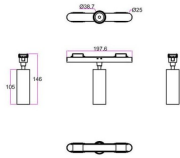

FLEX C

Lavov tracklight from the family FLEX C with a power of 10W and an optics 15° degrees beam angle . CCT 4000K. With a total lumen output of 650lm and an efficacy of 65lm/W . Made in Die Cast Aluminum body and PC adapter and finished in Black color. ON-OFF driver.

Item code	86.FT01.2411.02
Product type	Indoor
Category	Tracklights
Family	FLEX
Subfamily	FLEX C

Pictograms

Dimensions

Product dimensions (mm) 197* ϕ 38*146mm

Scheme

Product

Real power (W)	10
Real luminous flux (Lm)	650
Luminous efficiency (Lm/W)	65
Beam angle (°)	15°
Life time (h)	50000h L80B10
IP	20
Electrical class insulation	Class III
Colour	Black
Control gear included	yes
Control gear	ON-OFF
Colour temperature (K)	4000
Colour consistency (SDCM)	SDCM<3
CRI	90