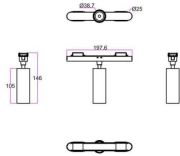

FLEX C

Lavov tracklight from the family FLEX C with a power of 10W and an optics 15° degrees beam angle . CCT 4000K. With a total lumen output of 650lm and an efficacy of 65lm/W . Made in Die Cast Aluminum body and PC adapter and finished in Black color. ON-OFF driver.

Item code	86.FT01.2411.02
Product type	Indoor
Category	Tracklights
Family	FLEX
Subfamily	FLEX C

Pictograms

Dimensions

Product dimensions (mm) 197* ϕ 38*146mm

Scheme

Product

Real power (W)	10
Real luminous flux (Lm)	650
Luminous efficiency (Lm/W)	65
Beam angle (°)	15°
Life time (h)	50000h L80B10
IP	20
Electrical class insulation	Class III
Colour	Black
Control gear included	yes
Control gear	ON-OFF
Colour temperature (K)	4000
Colour consistency (SDCM)	SDCM<3
CRI	90