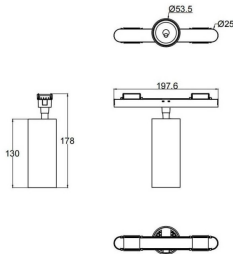

### FLEX C

Lavov tracklight from the family FLEX C with a power of 18W and an optics 15° degrees beam angle . CCT 3000K. With a total lumen output of 1170lm and an efficacy of 65lm/W . Made in Die Cast Aluminum body and PC adapter and finished in Black color. ON-OFF driver.

### Dimensions

Product dimensions (mm) 197\* $\phi$ 53\*172mm

### Product

Real power (W)	18
Real luminous flux (Lm)	1170
Luminous efficiency (Lm/W)	65
Beam angle (°)	15°
Life time (h)	50000h L80B10
IP	20
Electrical class insulation	Class III
Colour	Black
Control gear included	yes
Control gear	ON-OFF
Colour temperature (K)	3000
Colour consistency (SDCM)	SDCM<3
CRI	90