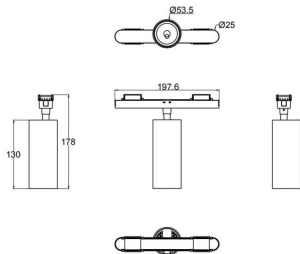

FLEX C

Lavov tracklight from the family FLEX C with a power of 18W and an optics 15° degrees beam angle . CCT 3000K. With a total lumen output of 1170lm and an efficacy of 65lm/W . Made in Die Cast Aluminum body and PC adapter and finished in Black color. ON-OFF driver.

Item code	86.FT01.3311.02
Product type	Indoor
Category	Tracklights
Family	FLEX
Subfamily	FLEX C

Pictograms

Dimensions

Product dimensions (mm) 197* ϕ 53*172mm

Scheme

Product

Real power (W)	18
Real luminous flux (Lm)	1170
Luminous efficiency (Lm/W)	65
Beam angle (°)	15°
Life time (h)	50000h L80B10
IP	20
Electrical class insulation	Class III
Colour	Black
Control gear included	yes
Control gear	ON-OFF
Colour temperature (K)	3000
Colour consistency (SDCM)	SDCM<3
CRI	90