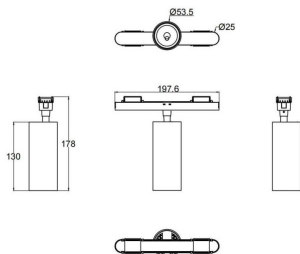

Subfamily	FLEX C
------------------	---------------

Pictograms	    
-------------------	---

	IP
---	-----------

IP	20
-----------	-----------

Dimensions

Product dimensions (mm) 197* ϕ 53*172mm

Scheme

Product

Real power (W)	18
-----------------------	-----------

Real luminous flux (Lm)	1170
--------------------------------	-------------

Luminous efficiency (Lm/W)	65
-----------------------------------	-----------