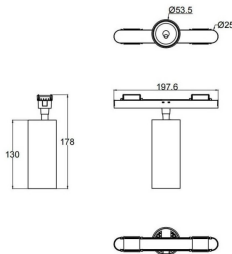

Subfamily	FLEX C
------------------	---------------

Pictograms	    
-------------------	---

	IP
---	-----------

IP	20
-----------	-----------

Dimensions

Product dimensions (mm) 197* ϕ 53*172mm

Scheme

Product