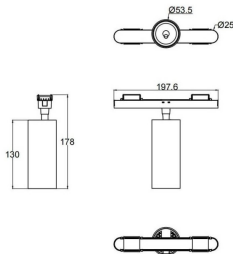

Scheme

Product

Real power (W)	18

Real luminous flux (Lm)	1170

Luminous efficiency (Lm/W)	65

Beam angle (°)	24°

Life time (h)	50000h L80B10

IP	20

Electrical class insulation	Class III

Colour	Black

Control gear included	yes

Control gear	ON-OFF

Colour temperature (K)	3000

Colour consistency (SDCM)	SDCM<3

CRI	90