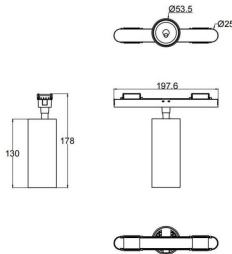

Subfamily	FLEX C
------------------	---------------

Pictograms	    
-------------------	---

	IP
---	-----------

20

Dimensions

Product dimensions (mm) 197* ϕ 53*172mm

Scheme

Product

Real power (W)	18
-----------------------	-----------

Real luminous flux (Lm)	1170
--------------------------------	-------------

Luminous efficiency (Lm/W)	65
-----------------------------------	-----------