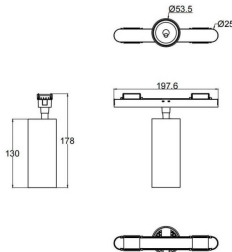

Subfamily	FLEX C
------------------	---------------

Pictograms	    
-------------------	---

	
---	---

Dimensions

Product dimensions (mm) 197* ϕ 53*172mm

Scheme

Product

Real power (W)	18
-----------------------	-----------

Real luminous flux (Lm)	1170
--------------------------------	-------------

Luminous efficiency (Lm/W)	65
-----------------------------------	-----------

Beam angle (°)	36°
-----------------------	------------