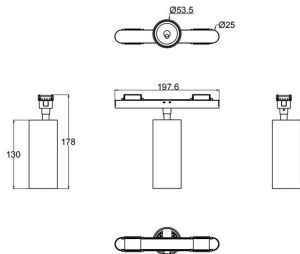

FLEX C

Lavov tracklight from the family FLEX C with a power of 18W and an optics 36° degrees beam angle . CCT 3000K. With a total lumen output of 1170lm and an efficacy of 65lm/W . Made in Die Cast Aluminum body and PC adapter and finished in Black color. ON-OFF driver.

Subfamily	FLEX C
------------------	---------------

Pictograms	    
-------------------	---

Dimensions

Product dimensions (mm) 197* ϕ 53*172mm

Scheme

Product

Real power (W)	18
-----------------------	-----------

Real luminous flux (Lm)	1170
--------------------------------	-------------

Luminous efficiency (Lm/W)	65
-----------------------------------	-----------

Beam angle (°)	36°
-----------------------	------------