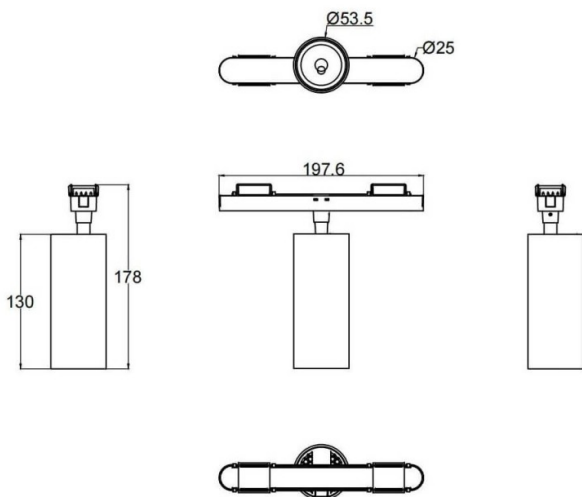

FLEX C

Lavov tracklight from the family FLEX C with a power of 18W and an optics 15° degrees beam angle . CCT 4000K. With a total lumen output of 1170lm and an efficacy of 65lm/W . Made in Die Cast Aluminum body and PC adapter and finished in Black color. ON-OFF driver.

Item code	86.FT01.3411.02
Product type	Indoor
Category	Tracklights
Family	FLEX
Subfamily	FLEX C
Pictograms	

Dimensions

Product dimensions (mm) 197* ϕ 53*172mm

Scheme

Product

Real power (W)	18
Real luminous flux (Lm)	1170
Luminous efficiency (Lm/W)	65
Beam angle (°)	15°
Life time (h)	50000h L80B10
IP	20
Electrical class insulation	Class III
Colour	Black
Control gear included	yes
Control gear	ON-OFF
Colour temperature (K)	4000
Colour consistency (SDCM)	SDCM<3
CRI	90