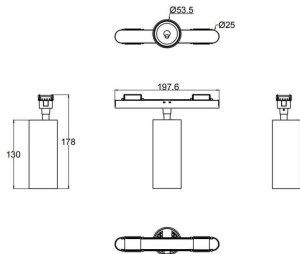

FLEX C

Lavov tracklight from the family FLEX C with a power of 18W and an optics 15° degrees beam angle . CCT 4000K. With a total lumen output of 1170lm and an efficacy of 65lm/W . Made in Die Cast Aluminum body and PC adapter and finished in Black color. ON-OFF driver.

Item code	86.FT01.3411.02
Product type	Indoor
Category	Tracklights
Family	FLEX
Subfamily	FLEX C

Pictograms

Dimensions

Product dimensions (mm) 197* ϕ 53*172mm

Scheme

Product

Real power (W)	18
Real luminous flux (Lm)	1170
Luminous efficiency (Lm/W)	65
Beam angle (°)	15°
Life time (h)	50000h L80B10
IP	20
Electrical class insulation	Class III
Colour	Black
Control gear included	yes
Control gear	ON-OFF
Colour temperature (K)	4000
Colour consistency (SDCM)	SDCM<3
CRI	90