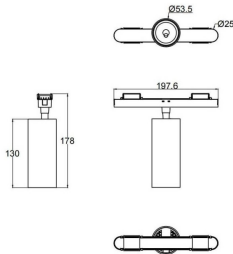

Subfamily	FLEX C
------------------	---------------

Pictograms	    
-------------------	---

XX°

CRI 90

CE

Driver INCL.

On Off

DALI

IP 20

Dimensions

Product dimensions (mm) 197* ϕ 53*172mm

Scheme

Product

Real power (W)	18
-----------------------	-----------

Real luminous flux (Lm)	1170
--------------------------------	-------------

Luminous efficiency (Lm/W)	65
-----------------------------------	-----------