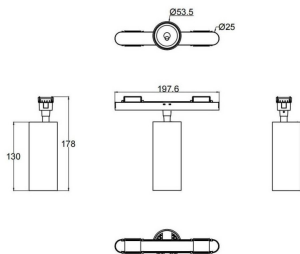

FLEX C

Lavov tracklight from the family FLEX C with a power of 18W and an optics 15° degrees beam angle . CCT 4000K. With a total lumen output of 1170lm and an efficacy of 65lm/W . Made in Die Cast Aluminum body and PC adapter and finished in Black color. ON-OFF driver.

Subfamily	FLEX C
------------------	---------------

Pictograms	    
-------------------	---

	IP
---	-----------

IP	20
-----------	-----------

Dimensions

Product dimensions (mm) 197* ϕ 53*172mm

Scheme

Product

Real power (W)	18
-----------------------	-----------

Real luminous flux (Lm)	1170
--------------------------------	-------------

Luminous efficiency (Lm/W)	65
-----------------------------------	-----------