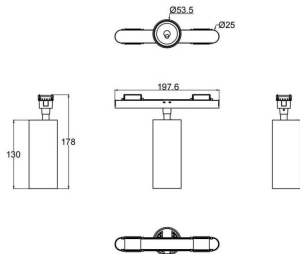

FLEX C

Lavov tracklight from the family FLEX C with a power of 18W and an optics 24° degrees beam angle . CCT 4000K. With a total lumen output of 1170lm and an efficacy of 65lm/W . Made in Die Cast Aluminum body and PC adapter and finished in Black color. ON-OFF driver.

Subfamily	FLEX C
------------------	---------------

Pictograms	    
-------------------	---

Dimensions

Product dimensions (mm) 197* ϕ 53*172mm

Scheme

Product

Real power (W)	18
-----------------------	-----------

Real luminous flux (Lm)	1170
--------------------------------	-------------

Luminous efficiency (Lm/W)	65
-----------------------------------	-----------

Beam angle (°)	24°
-----------------------	------------