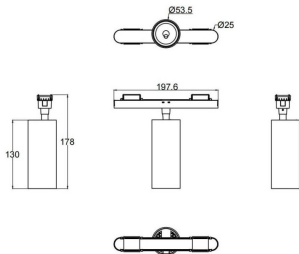

FLEX C

Lavov tracklight from the family FLEX C with a power of 18W and an optics 24° degrees beam angle . CCT 4000K. With a total lumen output of 1170lm and an efficacy of 65lm/W . Made in Die Cast Aluminum body and PC adapter and finished in Black color. ON-OFF driver.

Subfamily	FLEX C
------------------	---------------

Pictograms	    
-------------------	---

XX°

CRI
90

CE

Driver
INCL.On
Off

DALI

IP
20

Dimensions

Product dimensions (mm) 197* ϕ 53*172mm

Scheme

Product

Real power (W)	18
-----------------------	-----------

Real luminous flux (Lm)	1170
--------------------------------	-------------

Luminous efficiency (Lm/W)	65
-----------------------------------	-----------