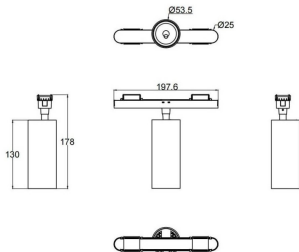

Subfamily	FLEX C
------------------	---------------

Pictograms	    
-------------------	---

	
---	---

Dimensions

Product dimensions (mm) 197* ϕ 53*172mm

Scheme

Product

Real power (W)	18
-----------------------	-----------

Real luminous flux (Lm)	1170
--------------------------------	-------------

Luminous efficiency (Lm/W)	65
-----------------------------------	-----------

Beam angle (°)	36°
-----------------------	------------