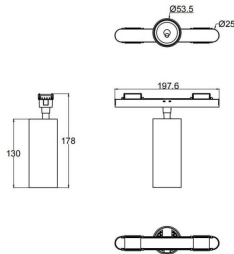

Subfamily	FLEX C
------------------	---------------

Pictograms	    
-------------------	---

	
---	---

Dimensions

Product dimensions (mm) 197* ϕ 53*172mm

Scheme

Product

Real power (W)	18
-----------------------	-----------

Real luminous flux (Lm)	1170
--------------------------------	-------------

Luminous efficiency (Lm/W)	65
-----------------------------------	-----------

Beam angle (°)	36°
-----------------------	------------