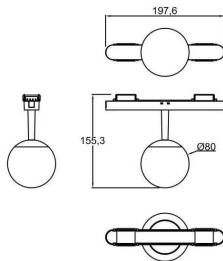

Scheme

Product

Real power (W)	4
Real luminous flux (Lm)	332
Luminous efficiency (Lm/W)	83
Beam angle (°)	30°
Life time (h)	50000h L80B10
IP	20
Electrical class insulation	Class III
Colour	Black
Control gear included	yes
Control gear	ON-OFF
Colour temperature (K)	4000
Colour consistency (SDCM)	SDCM<3
CRI	90