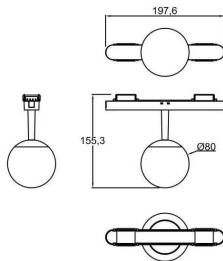

**FLEX B**

Lavov tracklight from the family FLEX B with a power of 4W and an optics 30° degrees beam angle . CCT 4000K. With a total lumen output of 332lm and an efficacy of 83lm/W . Made in Die Cast Aluminum body and PC adapter and finished in Black color. ON-OFF driver.

<b>Item code</b>	<b>86.FT02.1421.02</b>
<b>Product type</b>	<b>Indoor</b>
<b>Category</b>	<b>Tracklights</b>
<b>Family</b>	<b>FLEX</b>
<b>Subfamily</b>	<b>FLEX B</b>

**Pictograms****Dimensions**

**Product dimensions (mm)** 197\* $\phi$ 80\*155mm

**Scheme****Product**

<b>Real power (W)</b>	<b>4</b>
<b>Real luminous flux (Lm)</b>	<b>332</b>
<b>Luminous efficiency (Lm/W)</b>	<b>83</b>
<b>Beam angle (°)</b>	<b>30°</b>
<b>Life time (h)</b>	<b>50000h L80B10</b>
<b>IP</b>	<b>20</b>
<b>Electrical class insulation</b>	<b>Class III</b>
<b>Colour</b>	<b>Black</b>
<b>Control gear included</b>	<b>yes</b>
<b>Control gear</b>	<b>ON-OFF</b>
<b>Colour temperature (K)</b>	<b>4000</b>
<b>Colour consistency (SDCM)</b>	<b>SDCM&lt;3</b>
<b>CRI</b>	<b>90</b>