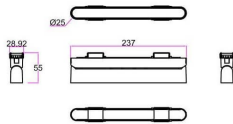

Scheme

Product

Real power (W)	12
Real luminous flux (Lm)	960
Luminous efficiency (Lm/W)	80
Beam angle (°)	110°
Life time (h)	50000h L80B10
IP	20
Electrical class insulation	Class III
Colour	Black
Control gear included	yes
Control gear	ON-OFF
Colour temperature (K)	3000
Colour consistency (SDCM)	SDCM<3
CRI	90