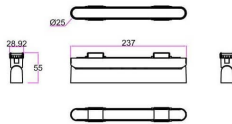

Scheme

Product

Real power (W)	12
Real luminous flux (Lm)	960
Luminous efficiency (Lm/W)	80
Beam angle (°)	110°
Life time (h)	50000h L80B10
IP	20
Electrical class insulation	Class III
Colour	Black
Control gear included	yes
Control gear	ON-OFF
Colour temperature (K)	4000
Colour consistency (SDCM)	SDCM<3
CRI	90