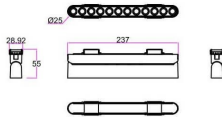

Scheme

Product

Real power (W)	12
Real luminous flux (Lm)	984
Luminous efficiency (Lm/W)	82
Beam angle (°)	36°
Life time (h)	50000h L80B10
IP	20
Electrical class insulation	Class III
Colour	Black
Control gear included	yes
Control gear	ON-OFF
Colour temperature (K)	3000
Colour consistency (SDCM)	SDCM<3
CRI	90