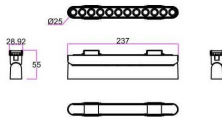

FLEX LSA

Lavov tracklight from the family FLEX LSA with a power of 12W and an optics 36° degrees beam angle . CCT 3000K. With a total lumen output of 984lm and an efficacy of 82lm/W . Made in Die Cast Aluminum body and PC adapter and finished in Black color. ON-OFF driver.

Item code	86.FT06.1301.02
Product type	Indoor
Category	Tracklights
Family	FLEX
Subfamily	FLEX LSA

Pictograms

Dimensions

Product dimensions (mm) 237*25*55mm

Scheme

Product

Real power (W)	12
Real luminous flux (Lm)	984
Luminous efficiency (Lm/W)	82
Beam angle (°)	36°
Life time (h)	50000h L80B10
IP	20
Electrical class insulation	Class III
Colour	Black
Control gear included	yes
Control gear	ON-OFF
Colour temperature (K)	3000
Colour consistency (SDCM)	SDCM<3
CRI	90