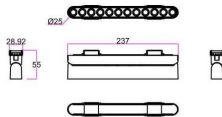

FLEX LSA

Lavov tracklight from the family FLEX LSA with a power of 12W and an optics 36° degrees beam angle . CCT 3000K. With a total lumen output of 984lm and an efficacy of 82lm/W . Made in Die Cast Aluminum body and PC adapter and finished in Black color. ON-OFF driver.

Item code	86.FT06.1301.02
Product type	Indoor
Category	Tracklights
Family	FLEX
Subfamily	FLEX LSA
Pictograms	

Dimensions

Product dimensions (mm) 237*25*55mm

Scheme

Product

Real power (W)	12
Real luminous flux (Lm)	984
Luminous efficiency (Lm/W)	82
Beam angle (°)	36°
Life time (h)	50000h L80B10
IP	20
Electrical class insulation	Class III
Colour	Black
Control gear included	yes
Control gear	ON-OFF
Colour temperature (K)	3000
Colour consistency (SDCM)	SDCM<3
CRI	90