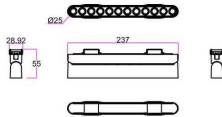

### FLEX LSA

Lavov tracklight from the family FLEX LSA with a power of 12W and an optics 36° degrees beam angle . CCT 4000K. With a total lumen output of 984lm and an efficacy of 82lm/W . Made in Die Cast Aluminum body and PC adapter and finished in Black color. ON-OFF driver.

### Dimensions

Product dimensions (mm) 237\*25\*55mm

### Product

Real power (W)	12
Real luminous flux (Lm)	984
Luminous efficiency (Lm/W)	82
Beam angle (°)	36°
Life time (h)	50000h L80B10
IP	20
Electrical class insulation	Class III
Colour	Black
Control gear included	yes
Control gear	ON-OFF
Colour temperature (K)	4000
Colour consistency (SDCM)	SDCM<3
CRI	90