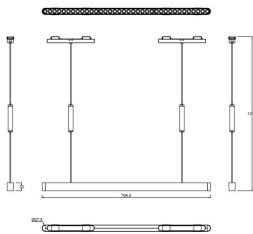

FLEX SSL

Lavov tracklight from the family FLEX SSL with a power of 22W and an optics 36° degrees beam angle . CCT 3000K. With a total lumen output of 2215,4lm and an efficacy of 100,7lm/W . Made in Die Cast Aluminum body and PC adapter and finished in Black color. ON-OFF driver.

Item code	86.FT08.1301.02
Product type	Indoor
Category	Tracklights
Family	FLEX
Subfamily	FLEX SSL

Pictograms

Dimensions

Product dimensions (mm) 705*27.5*1200mm

Scheme

Product

Real power (W)	22
Real luminous flux (Lm)	2215.4
Luminous efficiency (Lm/W)	100.7
Beam angle (°)	36°
Life time (h)	50000h L80B10
IP	20
Electrical class insulation	Class III
Colour	Black
Control gear included	yes
Control gear	ON-OFF
Colour temperature (K)	3000
Colour consistency (SDCM)	SDCM<3
CRI	90