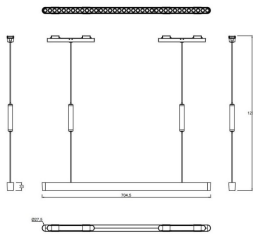

FLEX SSL

Lavov tracklight from the family FLEX SSL with a power of 22W and an optics 36° degrees beam angle . CCT 3000K. With a total lumen output of 2215,4lm and an efficacy of 100,7lm/W . Made in Die Cast Aluminum body and PC adapter and finished in Black color. ON-OFF driver.

Item code	86.FT08.1301.02
Product type	Indoor
Category	Tracklights
Family	FLEX
Subfamily	FLEX SSL

Pictograms

Dimensions

Product dimensions (mm) 705*27.5*1200mm

Scheme

Product

Real power (W)	22
Real luminous flux (Lm)	2215.4
Luminous efficiency (Lm/W)	100.7
Beam angle (°)	36°
Life time (h)	50000h L80B10
IP	20
Electrical class insulation	Class III
Colour	Black
Control gear included	yes
Control gear	ON-OFF
Colour temperature (K)	3000
Colour consistency (SDCM)	SDCM<3
CRI	90