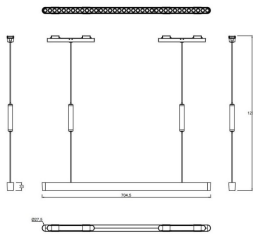

Subfamily	FLEX SSL
------------------	-----------------

Pictograms	
-------------------	---

Dimensions

Product dimensions (mm) 705*27.5*1200mm

Scheme

Product

Real power (W)	22
-----------------------	-----------

Real luminous flux (Lm)	2215.4
--------------------------------	---------------

Luminous efficiency (Lm/W)	100.7
-----------------------------------	--------------

Beam angle (°)	36°
-----------------------	------------