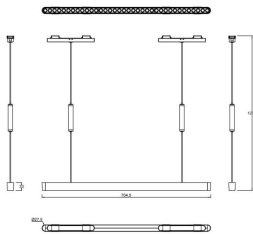

Scheme

Product

Real power (W)	22
Real luminous flux (Lm)	2215.4
Luminous efficiency (Lm/W)	100.7
Beam angle (°)	36°
Life time (h)	50000h L80B10
IP	20
Electrical class insulation	Class III
Colour	Black
Control gear included	yes
Control gear	ON-OFF
Colour temperature (K)	4000
Colour consistency (SDCM)	SDCM<3
CRI	90