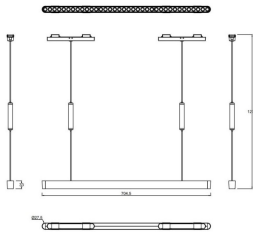

FLEX SSL

Lavov tracklight from the family FLEX SSL with a power of 22W and an optics 36° degrees beam angle . CCT 4000K. With a total lumen output of 2215,4lm and an efficacy of 100,7lm/W . Made in Die Cast Aluminum body and PC adapter and finished in Black color. ON-OFF driver.

Item code	86.FT08.1401.02
Product type	Indoor
Category	Tracklights
Family	FLEX
Subfamily	FLEX SSL

Pictograms

Dimensions

Product dimensions (mm) 705*27.5*1200mm

Scheme

Product

Real power (W)	22
Real luminous flux (Lm)	2215.4
Luminous efficiency (Lm/W)	100.7
Beam angle (°)	36°
Life time (h)	50000h L80B10
IP	20
Electrical class insulation	Class III
Colour	Black
Control gear included	yes
Control gear	ON-OFF
Colour temperature (K)	4000
Colour consistency (SDCM)	SDCM<3
CRI	90