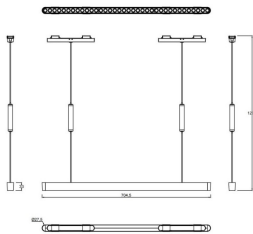

FLEX SSL

Lavov tracklight from the family FLEX SSL with a power of 22W and an optics 36° degrees beam angle . CCT 4000K. With a total lumen output of 2215,4lm and an efficacy of 100,7lm/W . Made in Die Cast Aluminum body and PC adapter and finished in Black color. ON-OFF driver.

Item code	86.FT08.1401.02
Product type	Indoor
Category	Tracklights
Family	FLEX
Subfamily	FLEX SSL
Pictograms	

Dimensions

Product dimensions (mm) 705*27.5*1200mm

Scheme

Product

Real power (W)	22
Real luminous flux (Lm)	2215.4
Luminous efficiency (Lm/W)	100.7
Beam angle (°)	36°
Life time (h)	50000h L80B10
IP	20
Electrical class insulation	Class III
Colour	Black
Control gear included	yes
Control gear	ON-OFF
Colour temperature (K)	4000
Colour consistency (SDCM)	SDCM<3
CRI	90