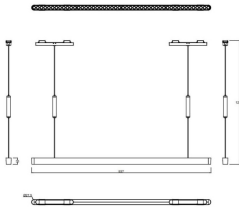

FLEX SSL

Lavov tracklight from the family FLEX SSL with a power of 26W and an optics 36° degrees beam angle . CCT 3000K. With a total lumen output of 2618,2lm and an efficacy of 100,7lm/W . Made in Die Cast Aluminum body and PC adapter and finished in Black color. ON-OFF driver.

Item code	86.FT08.2301.02
Product type	Indoor
Category	Tracklights
Family	FLEX
Subfamily	FLEX SSL

Pictograms

Dimensions

Product dimensions (mm) 937*27.5*1200mm

Scheme

Product

Real power (W)	26
Real luminous flux (Lm)	2618.1999999999998
Luminous efficiency (Lm/W)	100.7
Beam angle (°)	36°
Life time (h)	50000h L80B10
IP	20
Electrical class insulation	Class III
Colour	Black
Control gear included	yes
Control gear	ON-OFF
Colour temperature (K)	3000
Colour consistency (SDCM)	SDCM<3
CRI	90