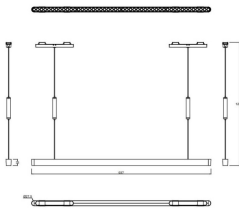

FLEX SSL

Lavov tracklight from the family FLEX SSL with a power of 26W and an optics 36° degrees beam angle . CCT 3000K. With a total lumen output of 2618,2lm and an efficacy of 100,7lm/W . Made in Die Cast Aluminum body and PC adapter and finished in Black color. ON-OFF driver.

Item code	86.FT08.2301.02
Product type	Indoor
Category	Tracklights
Family	FLEX
Subfamily	FLEX SSL

Pictograms

Dimensions

Product dimensions (mm) 937*27.5*1200mm

Scheme

Product

Real power (W)	26
Real luminous flux (Lm)	2618.1999999999998
Luminous efficiency (Lm/W)	100.7
Beam angle (°)	36°
Life time (h)	50000h L80B10
IP	20
Electrical class insulation	Class III
Colour	Black
Control gear included	yes
Control gear	ON-OFF
Colour temperature (K)	3000
Colour consistency (SDCM)	SDCM<3
CRI	90