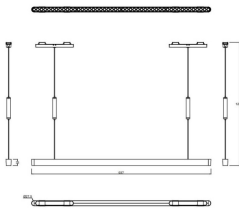

### FLEX SSL

Lavov tracklight from the family FLEX SSL with a power of 26W and an optics 36° degrees beam angle . CCT 4000K. With a total lumen output of 2618,2lm and an efficacy of 100,7lm/W . Made in Die Cast Aluminum body and PC adapter and finished in Black color. ON-OFF driver.

### Dimensions

Product dimensions (mm) 937\*27.5\*1200mm

### Product

Real power (W)	26
Real luminous flux (Lm)	2618.1999999999998
Luminous efficiency (Lm/W)	100.7
Beam angle (°)	36°
Life time (h)	50000h L80B10
IP	20
Electrical class insulation	Class III
Colour	Black
Control gear included	yes
Control gear	ON-OFF
Colour temperature (K)	4000
Colour consistency (SDCM)	SDCM<3
CRI	90