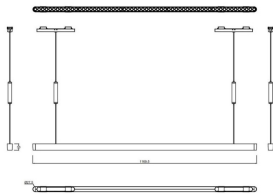

FLEX SSL

Lavov tracklight from the family FLEX SSL with a power of 26W and an optics 36° degrees beam angle . CCT 3000K. With a total lumen output of 2618,2lm and an efficacy of 100,7lm/W . Made in Die Cast Aluminum body and PC adapter and finished in Black color. ON-OFF driver.

Item code	86.FT08.3301.02
Product type	Indoor
Category	Tracklights
Family	FLEX
Subfamily	FLEX SSL

Pictograms

Dimensions

Product dimensions (mm) 1170*27.5*1200mm

Scheme

Product

Real power (W)	26
Real luminous flux (Lm)	2618.1999999999998
Luminous efficiency (Lm/W)	100.7
Beam angle (°)	36°
Life time (h)	50000h L80B10
IP	20
Electrical class insulation	Class III
Colour	Black
Control gear included	yes
Control gear	ON-OFF
Colour temperature (K)	3000
Colour consistency (SDCM)	SDCM<3
CRI	90