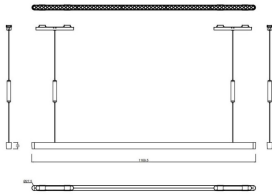

FLEX SSL

Lavov tracklight from the family FLEX SSL with a power of 26W and an optics 36° degrees beam angle . CCT 3000K. With a total lumen output of 2618,2lm and an efficacy of 100,7lm/W . Made in Die Cast Aluminum body and PC adapter and finished in Black color. ON-OFF driver.

Item code	86.FT08.3301.02
Product type	Indoor
Category	Tracklights
Family	FLEX
Subfamily	FLEX SSL
Pictograms	

Dimensions

Product dimensions (mm) 1170*27.5*1200mm

Scheme

Product

Real power (W)	26
Real luminous flux (Lm)	2618.1999999999998
Luminous efficiency (Lm/W)	100.7
Beam angle (°)	36°
Life time (h)	50000h L80B10
IP	20
Electrical class insulation	Class III
Colour	Black
Control gear included	yes
Control gear	ON-OFF
Colour temperature (K)	3000
Colour consistency (SDCM)	SDCM<3
CRI	90