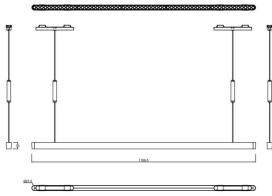

Subfamily	FLEX SSL
------------------	-----------------

Pictograms	    
-------------------	---

Dimensions

Product dimensions (mm)	1170*27.5*1200mm
--------------------------------	-------------------------

Scheme

Product

Real power (W)	26
-----------------------	-----------

Real luminous flux (Lm)	2618.1999999999998
--------------------------------	---------------------------

Luminous efficiency (Lm/W)	100.7
-----------------------------------	--------------