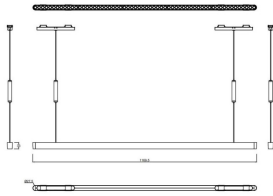

FLEX SSL

Lavov tracklight from the family FLEX SSL with a power of 26W and an optics 36° degrees beam angle . CCT 3000K. With a total lumen output of 2618,2lm and an efficacy of 100,7lm/W . Made in Die Cast Aluminum body and PC adapter and finished in Black color. ON-OFF driver.

Item code	86.FT08.3301.02
Product type	Indoor
Category	Tracklights
Family	FLEX
Subfamily	FLEX SSL

Pictograms

Dimensions

Product dimensions (mm) 1170*27.5*1200mm

Scheme

Product

Real power (W)	26
Real luminous flux (Lm)	2618.1999999999998
Luminous efficiency (Lm/W)	100.7
Beam angle (°)	36°
Life time (h)	50000h L80B10
IP	20
Electrical class insulation	Class III
Colour	Black
Control gear included	yes
Control gear	ON-OFF
Colour temperature (K)	3000
Colour consistency (SDCM)	SDCM<3
CRI	90