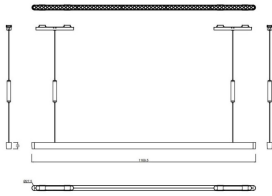

FLEX SSL

Lavov tracklight from the family FLEX SSL with a power of 26W and an optics 36° degrees beam angle . CCT 4000K. With a total lumen output of 2618,2lm and an efficacy of 100,7lm/W . Made in Die Cast Aluminum body and PC adapter and finished in Black color. ON-OFF driver.

Item code	86.FT08.3401.02
Product type	Indoor
Category	Tracklights
Family	FLEX
Subfamily	FLEX SSL

Pictograms

Dimensions

Product dimensions (mm) 1170*27.5*1200mm

Scheme

Product

Real power (W)	26
Real luminous flux (Lm)	2618.1999999999998
Luminous efficiency (Lm/W)	100.7
Beam angle (°)	36°
Life time (h)	50000h L80B10
IP	20
Electrical class insulation	Class III
Colour	Black
Control gear included	yes
Control gear	ON-OFF
Colour temperature (K)	4000
Colour consistency (SDCM)	SDCM<3
CRI	90