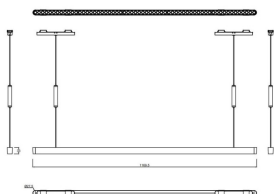

Scheme

Product

Real power (W)	26

Real luminous flux (Lm)	2618.1999999999998

Luminous efficiency (Lm/W)	100.7

Beam angle (°)	36°

Life time (h)	50000h L80B10

IP	20

Electrical class insulation	Class III

Colour	Black

Control gear included	yes

Control gear	ON-OFF

Colour temperature (K)	4000

Colour consistency (SDCM)	SDCM<3

CRI	90