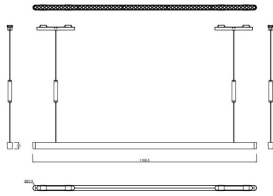

FLEX SSL

Lavov tracklight from the family FLEX SSL with a power of 26W and an optics 36° degrees beam angle . CCT 4000K. With a total lumen output of 2618,2lm and an efficacy of 100,7lm/W . Made in Die Cast Aluminum body and PC adapter and finished in Black color. ON-OFF driver.

Item code	86.FT08.3401.02
Product type	Indoor
Category	Tracklights
Family	FLEX
Subfamily	FLEX SSL

Pictograms

Dimensions

Product dimensions (mm) 1170*27.5*1200mm

Scheme

Product

Real power (W)	26
Real luminous flux (Lm)	2618.1999999999998
Luminous efficiency (Lm/W)	100.7
Beam angle (°)	36°
Life time (h)	50000h L80B10
IP	20
Electrical class insulation	Class III
Colour	Black
Control gear included	yes
Control gear	ON-OFF
Colour temperature (K)	4000
Colour consistency (SDCM)	SDCM<3
CRI	90