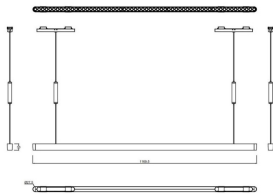

### FLEX SSL

Lavov tracklight from the family FLEX SSL with a power of 26W and an optics 36° degrees beam angle . CCT 4000K. With a total lumen output of 2618,2lm and an efficacy of 100,7lm/W . Made in Die Cast Aluminum body and PC adapter and finished in Black color. ON-OFF driver.

### Dimensions

Product dimensions (mm) 1170\*27.5\*1200mm

### Product

Real power (W)	26
Real luminous flux (Lm)	2618.1999999999998
Luminous efficiency (Lm/W)	100.7
Beam angle (°)	36°
Life time (h)	50000h L80B10
IP	20
Electrical class insulation	Class III
Colour	Black
Control gear included	yes
Control gear	ON-OFF
Colour temperature (K)	4000
Colour consistency (SDCM)	SDCM<3
CRI	90