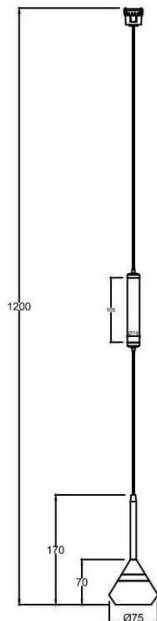

FLEX SD1

Lavov decorative tracklight from the family FLEX SD1 with a power of 7W and an optics 15° degrees beam angle . CCT 3000K. With a total lumen output of 182lm and an efficacy of 26lm/W . Made in Die Cast Aluminum body and PC adapter and finished in White color. ON-OFF driver.

Item code	86.FT09.1311.01
------------------	------------------------

Product type	Indoor
---------------------	---------------

Category	Tracklights
-----------------	--------------------

Family	FLEX
---------------	-------------

Subfamily	FLEX SD1
------------------	-----------------

Pictograms	
-------------------	---

Dimensions

Product dimensions (mm)	197*φ80*155mm
--------------------------------	----------------------

Scheme

Product

Real power (W)	7
-----------------------	----------

Real luminous flux (Lm)	182
--------------------------------	------------

Luminous efficiency (Lm/W)	26
-----------------------------------	-----------