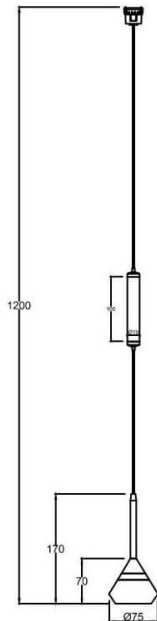

FLEX SD1

Lavov decorative tracklight from the family FLEX SD1 with a power of 7W and an optics 15° degrees beam angle . CCT 3000K. With a total lumen output of 182lm and an efficacy of 26lm/W . Made in Die Cast Aluminum body and PC adapter and finished in Black color. ON-OFF driver.

Item code	86.FT09.1311.02
------------------	------------------------

Product type	Indoor
---------------------	---------------

Category	Tracklights
-----------------	--------------------

Family	FLEX
---------------	-------------

Subfamily	FLEX SD1
------------------	-----------------

Pictograms	    
-------------------	---

XX°

CRI 90

CE

Driver INCL.

On Off

DALI

IP 20

50000h L80B10

Dimensions

Product dimensions (mm)	197*φ80*155mm
--------------------------------	----------------------

Scheme

Product

Real power (W)	7
-----------------------	----------

Real luminous flux (Lm)	182
--------------------------------	------------