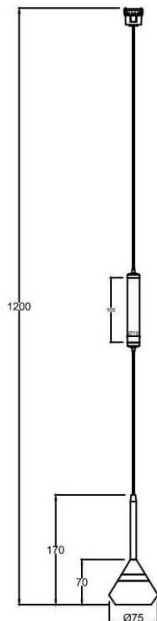

FLEX SD1

Lavov decorative tracklight from the family FLEX SD1 with a power of 7W and an optics 24° degrees beam angle . CCT 3000K. With a total lumen output of 182lm and an efficacy of 26lm/W . Made in Die Cast Aluminum body and PC adapter and finished in White color. ON-OFF driver.

Item code	86.FT09.1321.01
------------------	------------------------

Product type	Indoor
---------------------	---------------

Category	Tracklights
-----------------	--------------------

Family	FLEX
---------------	-------------

Subfamily	FLEX SD1
------------------	-----------------

Pictograms

Dimensions

Product dimensions (mm) 197* ϕ 80*155mm

Scheme

Product

Real power (W)	7
-----------------------	----------

Real luminous flux (Lm)	182
--------------------------------	------------

Luminous efficiency (Lm/W)	26
-----------------------------------	-----------

Beam angle (°)	24°
-----------------------	------------

Life time (h)	50000h L80B10
----------------------	----------------------