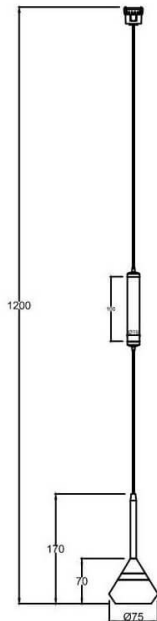

FLEX SD1

Lavov decorative tracklight from the family FLEX SD1 with a power of 7W and an optics 24° degrees beam angle . CCT 3000K. With a total lumen output of 182lm and an efficacy of 26lm/W . Made in Die Cast Aluminum body and PC adapter and finished in White color. ON-OFF driver.

Item code	86.FT09.1321.01
------------------	------------------------

Product type	Indoor
---------------------	---------------

Category	Tracklights
-----------------	--------------------

Family	FLEX
---------------	-------------

Subfamily	FLEX SD1
------------------	-----------------

Pictograms	    
-------------------	-------------------------------------------------------------------------------------------------------------------------------------------------------------------------------------------------------------------------------------------------------------------------------------------------------------------------------------------------------------------------------------------------------------------------------------

Dimensions

Product dimensions (mm)	197*φ80*155mm
--------------------------------	----------------------

Scheme

Product

Real power (W)	7
-----------------------	----------

Real luminous flux (Lm)	182
--------------------------------	------------