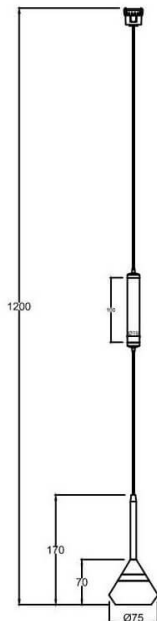

### FLEX SD1

Lavov decorative tracklight from the family FLEX SD1 with a power of 7W and an optics 24° degrees beam angle . CCT 3000K. With a total lumen output of 182lm and an efficacy of 26lm/W . Made in Die Cast Aluminum body and PC adapter and finished in Black color. ON-OFF driver.

<b>Item code</b>	<b>86.FT09.1321.02</b>
<b>Product type</b>	<b>Indoor</b>
<b>Category</b>	<b>Tracklights</b>
<b>Family</b>	<b>FLEX</b>
<b>Subfamily</b>	<b>FLEX SD1</b>
<b>Pictograms</b>	

### Dimensions

**Product dimensions (mm)** 197\* $\phi$ 80\*155mm

### Product

<b>Real power (W)</b>	<b>7</b>
<b>Real luminous flux (Lm)</b>	<b>182</b>
<b>Luminous efficiency (Lm/W)</b>	<b>26</b>
<b>Beam angle (°)</b>	<b>24°</b>
<b>Life time (h)</b>	<b>50000h L80B10</b>
<b>IP</b>	<b>20</b>
<b>Electrical class insulation</b>	<b>Class III</b>
<b>Colour</b>	<b>Black</b>
<b>Control gear included</b>	<b>yes</b>
<b>Control gear</b>	<b>ON-OFF</b>
<b>Colour temperature (K)</b>	<b>3000</b>
<b>Colour consistency (SDCM)</b>	<b>SDCM&lt;3</b>
<b>CRI</b>	<b>90</b>