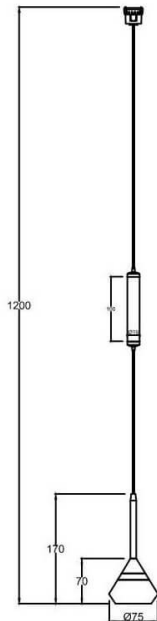

FLEX SD1

Lavov decorative tracklight from the family FLEX SD1 with a power of 7W and an optics 24° degrees beam angle . CCT 3000K. With a total lumen output of 182lm and an efficacy of 26lm/W . Made in Die Cast Aluminum body and PC adapter and finished in Black color. ON-OFF driver.

Item code	86.FT09.1321.02
Product type	Indoor
Category	Tracklights
Family	FLEX
Subfamily	FLEX SD1

Pictograms

Dimensions

Product dimensions (mm) 197*φ80*155mm

Scheme

Product

Real power (W)	7
Real luminous flux (Lm)	182
Luminous efficiency (Lm/W)	26
Beam angle (°)	24°
Life time (h)	50000h L80B10
IP	20
Electrical class insulation	Class III
Colour	Black
Control gear included	yes
Control gear	ON-OFF
Colour temperature (K)	3000
Colour consistency (SDCM)	SDCM<3
CRI	90