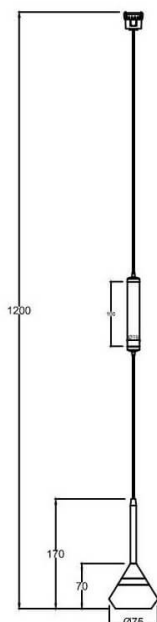

FLEX SD1

Lavov decorative tracklight from the family FLEX SD1 with a power of 7W and an optics 24° degrees beam angle . CCT 3000K. With a total lumen output of 182lm and an efficacy of 26lm/W . Made in Die Cast Aluminum body and PC adapter and finished in Black color. ON-OFF driver.

Item code	86.FT09.1321.02
------------------	------------------------

Product type	Indoor
---------------------	---------------

Category	Tracklights
-----------------	--------------------

Family	FLEX
---------------	-------------

Subfamily	FLEX SD1
------------------	-----------------

Pictograms

Dimensions

Product dimensions (mm) 197* ϕ 80*155mm

Scheme

Product

Real power (W)	7
-----------------------	----------

Real luminous flux (Lm)	182
--------------------------------	------------

Luminous efficiency (Lm/W)	26
-----------------------------------	-----------

Beam angle (°)	24°
-----------------------	------------

Life time (h)	50000h L80B10
----------------------	----------------------