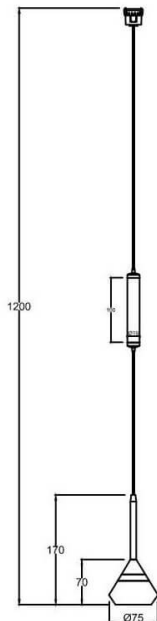

FLEX SD1

Lavov decorative tracklight from the family FLEX SD1 with a power of 7W and an optics 24° degrees beam angle . CCT 3000K. With a total lumen output of 182lm and an efficacy of 26lm/W . Made in Die Cast Aluminum body and PC adapter and finished in Black color. ON-OFF driver.

Item code	86.FT09.1321.02
Product type	Indoor
Category	Tracklights
Family	FLEX
Subfamily	FLEX SD1
Pictograms	

Dimensions

Product dimensions (mm) 197* ϕ 80*155mm

Scheme

Product

Real power (W)	7
Real luminous flux (Lm)	182
Luminous efficiency (Lm/W)	26
Beam angle (°)	24°
Life time (h)	50000h L80B10
IP	20
Electrical class insulation	Class III
Colour	Black
Control gear included	yes
Control gear	ON-OFF
Colour temperature (K)	3000
Colour consistency (SDCM)	SDCM<3
CRI	90