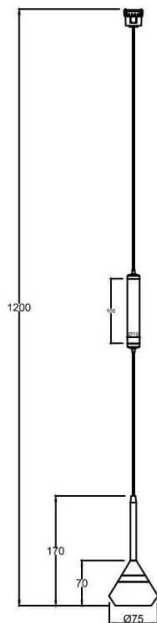

FLEX SD1

Lavov decorative tracklight from the family FLEX SD1 with a power of 7W and an optics 36° degrees beam angle . CCT 3000K. With a total lumen output of 182lm and an efficacy of 26lm/W . Made in Die Cast Aluminum body and PC adapter and finished in Black color. ON-OFF driver.

Item code	86.FT09.1331.02
Product type	Indoor
Category	Tracklights
Family	FLEX
Subfamily	FLEX SD1

Pictograms

Dimensions

Product dimensions (mm) 197*φ80*155mm

Scheme

Product

Real power (W)	7
Real luminous flux (Lm)	182
Luminous efficiency (Lm/W)	26
Beam angle (°)	36°
Life time (h)	50000h L80B10
IP	20
Electrical class insulation	Class III
Colour	Black
Control gear included	yes
Control gear	ON-OFF
Colour temperature (K)	3000
Colour consistency (SDCM)	SDCM<3
CRI	90