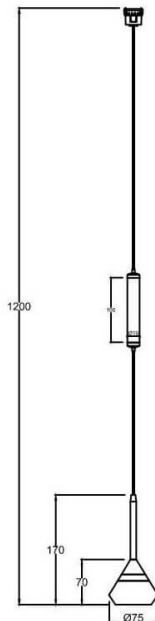

FLEX SD1

Lavov decorative tracklight from the family FLEX SD1 with a power of 7W and an optics 36° degrees beam angle . CCT 3000K. With a total lumen output of 182lm and an efficacy of 26lm/W . Made in Die Cast Aluminum body and PC adapter and finished in Black color. ON-OFF driver.

Item code	86.FT09.1331.02
------------------	------------------------

Product type	Indoor
---------------------	---------------

Category	Tracklights
-----------------	--------------------

Family	FLEX
---------------	-------------

Subfamily	FLEX SD1
------------------	-----------------

Pictograms	
-------------------	--

Dimensions

Product dimensions (mm) 197*φ80*155mm

Scheme

Product

Real power (W)	7
-----------------------	----------

Real luminous flux (Lm)	182
--------------------------------	------------

Luminous efficiency (Lm/W)	26
-----------------------------------	-----------

Beam angle (°)	36°
-----------------------	------------