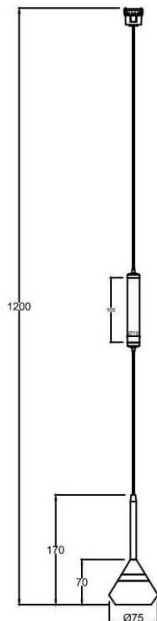

FLEX SD1

Lavov decorative tracklight from the family FLEX SD1 with a power of 7W and an optics 36° degrees beam angle . CCT 3000K. With a total lumen output of 182lm and an efficacy of 26lm/W . Made in Die Cast Aluminum body and PC adapter and finished in Black color. ON-OFF driver.

Item code	86.FT09.1331.02
------------------	------------------------

Product type	Indoor
---------------------	---------------

Category	Tracklights
-----------------	--------------------

Family	FLEX
---------------	-------------

Subfamily	FLEX SD1
------------------	-----------------

Pictograms	
-------------------	--

Dimensions

Product dimensions (mm)	197*φ80*155mm
--------------------------------	----------------------

Scheme

Product

Real power (W)	7
-----------------------	----------

Real luminous flux (Lm)	182
--------------------------------	------------

Luminous efficiency (Lm/W)	26
-----------------------------------	-----------