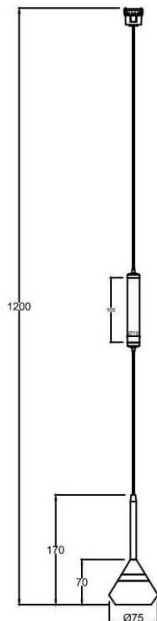

Scheme

Product

Real power (W)	7

Real luminous flux (Lm)	182

Luminous efficiency (Lm/W)	26

Beam angle (°)	15°

Life time (h)	50000h L80B10

IP	20

Electrical class insulation	Class III

Colour	White

Control gear included	yes

Control gear	ON-OFF

Colour temperature (K)	4000

Colour consistency (SDCM)	SDCM<3

CRI	90