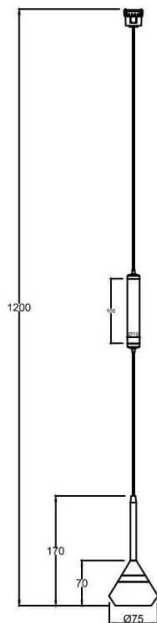

FLEX SD1

Lavov decorative tracklight from the family FLEX SD1 with a power of 7W and an optics 15° degrees beam angle . CCT 4000K. With a total lumen output of 182lm and an efficacy of 26lm/W . Made in Die Cast Aluminum body and PC adapter and finished in White color. ON-OFF driver.

Item code	86.FT09.1411.01
Product type	Indoor
Category	Tracklights
Family	FLEX
Subfamily	FLEX SD1

Pictograms

Dimensions

Product dimensions (mm) 197*φ80*155mm

Scheme

Product

Real power (W)	7
Real luminous flux (Lm)	182
Luminous efficiency (Lm/W)	26
Beam angle (°)	15°
Life time (h)	50000h L80B10
IP	20
Electrical class insulation	Class III
Colour	White
Control gear included	yes
Control gear	ON-OFF
Colour temperature (K)	4000
Colour consistency (SDCM)	SDCM<3
CRI	90