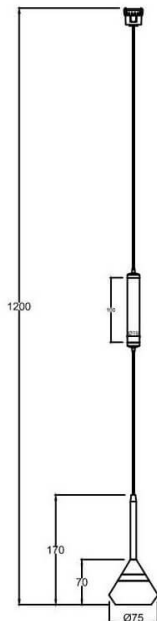

FLEX SD1

Lavov decorative tracklight from the family FLEX SD1 with a power of 7W and an optics 15° degrees beam angle . CCT 4000K. With a total lumen output of 182lm and an efficacy of 26lm/W . Made in Die Cast Aluminum body and PC adapter and finished in Black color. ON-OFF driver.

Item code	86.FT09.1411.02
Product type	Indoor
Category	Tracklights
Family	FLEX
Subfamily	FLEX SD1
Pictograms	

Dimensions

Product dimensions (mm) 197* ϕ 80*155mm

Scheme

Product

Real power (W)	7
Real luminous flux (Lm)	182
Luminous efficiency (Lm/W)	26
Beam angle (°)	15°
Life time (h)	50000h L80B10
IP	20
Electrical class insulation	Class III
Colour	Black
Control gear included	yes
Control gear	ON-OFF
Colour temperature (K)	4000
Colour consistency (SDCM)	SDCM<3
CRI	90