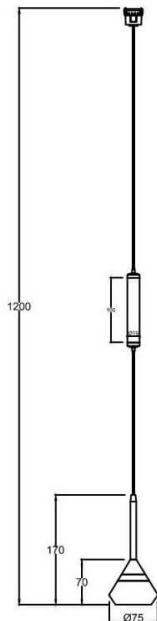

### FLEX SD1

Lavov decorative tracklight from the family FLEX SD1 with a power of 7W and an optics 15° degrees beam angle . CCT 4000K. With a total lumen output of 182lm and an efficacy of 26lm/W . Made in Die Cast Aluminum body and PC adapter and finished in Black color. ON-OFF driver.

<b>Item code</b>	<b>86.FT09.1411.02</b>
<b>Product type</b>	<b>Indoor</b>
<b>Category</b>	<b>Tracklights</b>
<b>Family</b>	<b>FLEX</b>
<b>Subfamily</b>	<b>FLEX SD1</b>

### Dimensions

**Product dimensions (mm)** 197\* $\phi$ 80\*155mm

### Product

<b>Real power (W)</b>	<b>7</b>
<b>Real luminous flux (Lm)</b>	<b>182</b>
<b>Luminous efficiency (Lm/W)</b>	<b>26</b>
<b>Beam angle (°)</b>	<b>15°</b>
<b>Life time (h)</b>	<b>50000h L80B10</b>
<b>IP</b>	<b>20</b>
<b>Electrical class insulation</b>	<b>Class III</b>
<b>Colour</b>	<b>Black</b>
<b>Control gear included</b>	<b>yes</b>
<b>Control gear</b>	<b>ON-OFF</b>
<b>Colour temperature (K)</b>	<b>4000</b>
<b>Colour consistency (SDCM)</b>	<b>SDCM&lt;3</b>
<b>CRI</b>	<b>90</b>