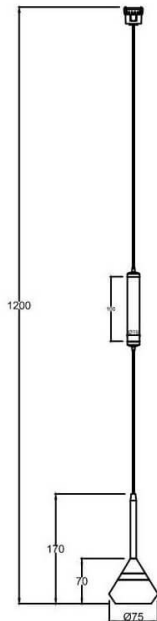

FLEX SD1

Lavov decorative tracklight from the family FLEX SD1 with a power of 7W and an optics 15° degrees beam angle . CCT 4000K. With a total lumen output of 182lm and an efficacy of 26lm/W . Made in Die Cast Aluminum body and PC adapter and finished in Black color. ON-OFF driver.

Item code	86.FT09.1411.02
------------------	------------------------

Product type	Indoor
---------------------	---------------

Category	Tracklights
-----------------	--------------------

Family	FLEX
---------------	-------------

Subfamily	FLEX SD1
------------------	-----------------

Pictograms	    
-------------------	---

Dimensions

Product dimensions (mm)	197*φ80*155mm
--------------------------------	----------------------

Scheme

Product

Real power (W)	7
-----------------------	----------

Real luminous flux (Lm)	182
--------------------------------	------------

Luminous efficiency (Lm/W)	26
-----------------------------------	-----------