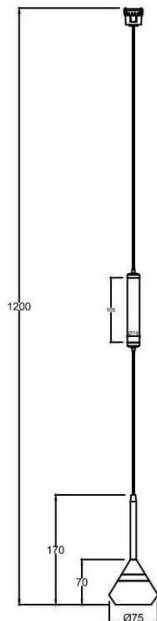

Scheme

Product

Real power (W)	7

Real luminous flux (Lm)	182

Luminous efficiency (Lm/W)	26

Beam angle (°)	15°

Life time (h)	50000h L80B10

IP	20

Electrical class insulation	Class III

Colour	Black

Control gear included	yes

Control gear	ON-OFF

Colour temperature (K)	4000

Colour consistency (SDCM)	SDCM<3

CRI	90