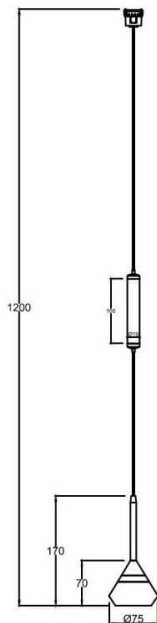

FLEX SD1

Lavov decorative tracklight from the family FLEX SD1 with a power of 7W and an optics 24° degrees beam angle . CCT 4000K. With a total lumen output of 182lm and an efficacy of 26lm/W . Made in Die Cast Aluminum body and PC adapter and finished in White color. ON-OFF driver.

Item code	86.FT09.1421.01
Product type	Indoor
Category	Tracklights
Family	FLEX
Subfamily	FLEX SD1

Pictograms

Dimensions

Product dimensions (mm) 197*φ80*155mm

Scheme

Product

Real power (W)	7
Real luminous flux (Lm)	182
Luminous efficiency (Lm/W)	26
Beam angle (°)	24°
Life time (h)	50000h L80B10
IP	20
Electrical class insulation	Class III
Colour	White
Control gear included	yes
Control gear	ON-OFF
Colour temperature (K)	4000
Colour consistency (SDCM)	SDCM<3
CRI	90