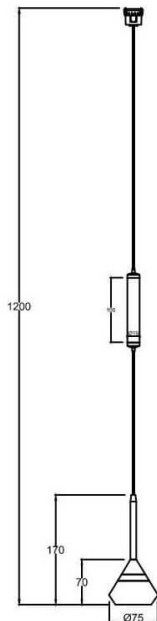

FLEX SD1

Lavov decorative tracklight from the family FLEX SD1 with a power of 7W and an optics 24° degrees beam angle . CCT 4000K. With a total lumen output of 182lm and an efficacy of 26lm/W . Made in Die Cast Aluminum body and PC adapter and finished in Black color. ON-OFF driver.

Item code	86.FT09.1421.02
Product type	Indoor
Category	Tracklights
Family	FLEX
Subfamily	FLEX SD1

Pictograms

Dimensions

Product dimensions (mm) 197* ϕ 80*155mm

Scheme

Product

Real power (W)	7
Real luminous flux (Lm)	182
Luminous efficiency (Lm/W)	26
Beam angle (°)	24°
Life time (h)	50000h L80B10
IP	20
Electrical class insulation	Class III
Colour	Black
Control gear included	yes
Control gear	ON-OFF
Colour temperature (K)	4000
Colour consistency (SDCM)	SDCM<3
CRI	90